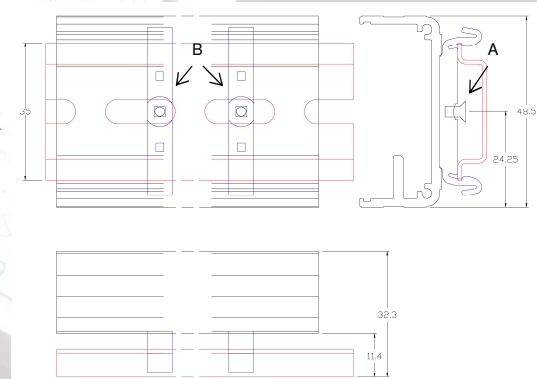

### Pack Contents

Description	Drawing Ref	Quantity
Mounting Bracket	B	2
M3x5mm Countersunk screw	A	2

### Dimensional Information

The illustration here shows a CC320 mounted on a standard 'top hat' (35mm x 7.5mm) symmetric DIN rail.

### Installation

- Each plastic mounting bracket 'B' is fixed to the unit using an M3x5mm countersunk screw 'A', as shown