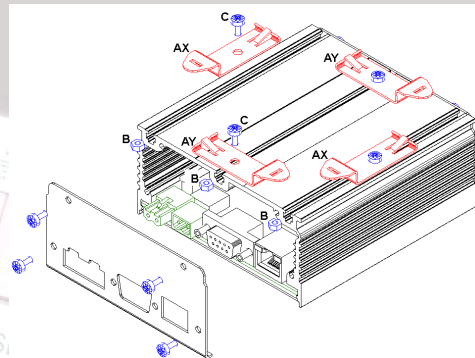

### Installation

- Each plastic mounting bracket 'B' is fixed to the unit using an M3x5mm countersunk screw 'A', as shown

## PP706 – DIN Rail Mounting Kit for RT Range Controllers

### Pack Contents

Description	Drawing Ref	Quantity
Mounting Clip	A	2
M3 Nut	B	2
M3x6mm screw	C	2

- Select the orientation required, a pair of metal clips is used for each (AX or AY).
- Slide nuts (B) into the appropriate slots by means of the cut-outs in one of the end panels.
- Screws (C) are passed through mounting clips (A) and into slot nuts (B).
- Position the loose assemblies as required and tighten the screws.
- Each mounting bracket 'A' is fixed to the unit using an M3x6mm countersunk screw 'A', as shown