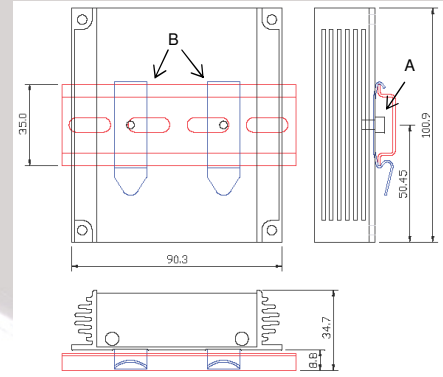

### Pack Contents

Description	Drawing Ref	Quantity
Mounting Bracket	B	2
M4x6mm Socket screw	A	2

### Dimensional Information

The illustration here shows a PP520 mounted on a standard 'top hat' (35mm x 7.5mm) symmetric DIN rail.

### Installation

- Each metal mounting bracket 'B' is fixed to the unit using an M4x6mm socket cap screw 'A', as shown

### Dimensional Information

The illustration here shows a CC320 mounted on a standard 'top hat' (35mm x 7.5mm) symmetric DIN rail.