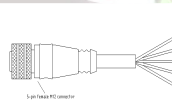

PP716 Adapter cable

5 pin M12 female, Gardasoft controller to lighting (75mm)

Trinity Court, Swavesey
Cambridge, CB24 4UQ, UK
Tel: +44 1954 234970
Fax: +44 1954 231567
Web: www.gardasoft.com

© 2013 Gardasoft Vision Ltd
All trademarks acknowledged.