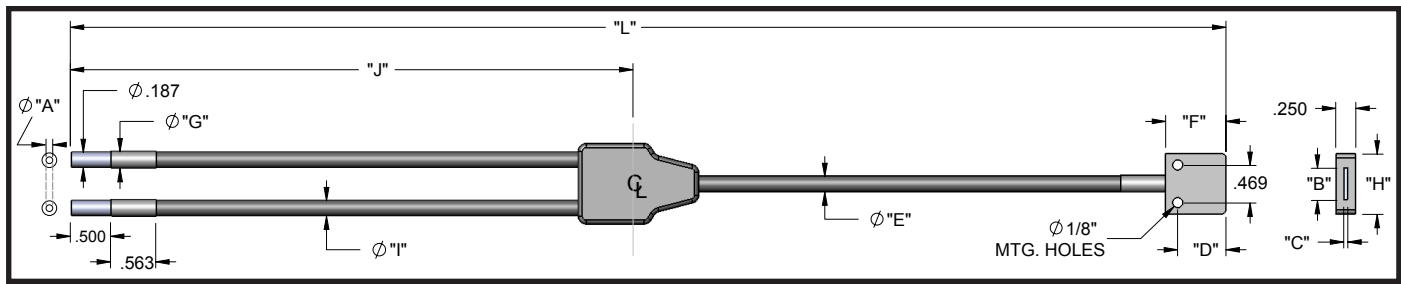

EF - 0.55NA Glass Fibers, Standard End Ferrule, PVC Monocoil Sheathing, Rated for -40°F to 221°F

Model	Part #	A	B	C	D	E	F	G	H	I	J	L
EF612	002122211012											12" (304.80 mm)
EF624	002122211024											24" (609.60 mm)
EF636	002122211036	.044	.154	.020	.500	.190	.750	.207	.750	.190	7.00	36" (914.40 mm)
EF655	002122211055	(1.12 mm)	(3.91 mm)	(.51 mm)	(12.7 mm)	(5.84 mm)	(19.05 mm)	(6.35 mm)	(19.05mm)	(5.84 mm)	(177.8 mm)	55" (1397.0 mm)
EF660	002122211060											60" (1524.0 mm)
EF665	002122211065											65" (1651.0 mm)
EF672	002122211072											72" (1828.8mm)
EF824	002122308024											24" (609.60 mm)
EF836	002122308036	.088	.382	.032	.750	.220	1.00	.250	.750	.220	7.00	36" (914.40 mm)
EF848	002122308048	(2.24 mm)	(9.70 mm)	(.81 mm)	(19.05 mm)	(5.59 mm)	(25.4 mm)	(6.35 mm)	(19.05mm)	(5.59 mm)	(177.8 mm)	48" (1219.2 mm)
EF860	002122308060											60" (1524.0 mm)
EF872	002122308072											72" (1828.8mm)
EF924	SK95540024	.138	1.50	.010	1.00	.300	1.50	-	2.00	.300	7.00	24" (609.60 mm)
EF936	SK95540036	(3.51mm)	(38.10mm)	(.254 mm)	(25.4 mm)	(7.62 mm)	(38.10mm)		(50.8 mm)	(7.62 mm)	(177.8 mm)	36" (914.40 mm)