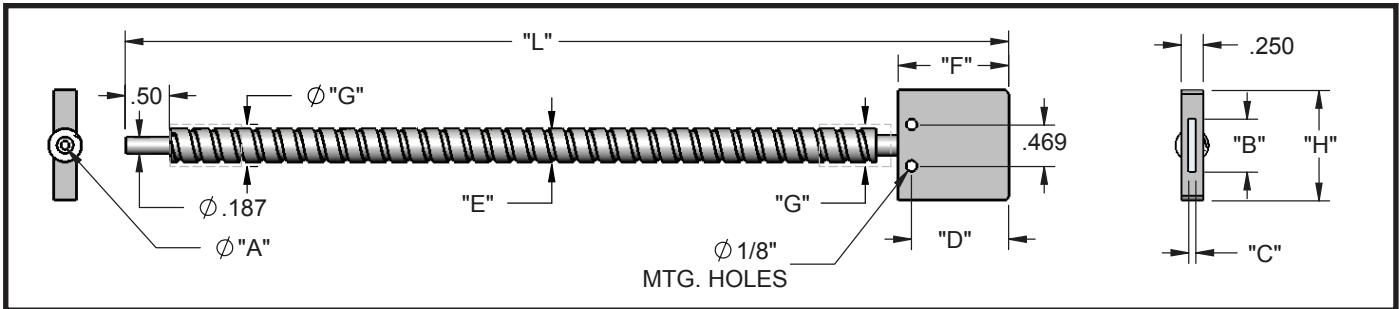

Small Line Lights, Light to Circle Guides

BF - 0.55NA Glass Fibers, Standard End Ferrule, PVC Monocoil Sheathing, Rated for -40°F to 221°F

Model	Part #	A	B	C	D	E	F	G	H	L
BF624	002112306024									24" (609.60 mm)
BF636	002112306036	.063	.154	.020	.500	.190	.750	.207	.750	36" (914.40 mm)
BF648	002112306048	(1.60 mm)	(3.91 mm)	(.51 mm)	(12.7 mm)	(5.84 mm)	(19.05 mm)	(6.35 mm)	(19.05mm)	48" (1219.2 mm)
BF672	002112306072									72" (1828.8mm)
BF824	002112308024									24" (609.60 mm)
BF836	002112308036									36" (914.40 mm)
BF848	002112308048	.125	.382	.032	.750	.230	1.00	.250	.750	48" (1219.2 mm)
BF860	002112308060	(3.18 mm)	(9.70 mm)	(.81 mm)	(19.05 mm)	(5.84 mm)	(25.4 mm)	(6.35 mm)	(19.05mm)	60" (1524.0 mm)
BF872	002112308072									72" (1828.80mm)
BF896	002112308096									96" (2438.4mm)
BF8120	002112308120									120" (3048.0mm)
BF924	SK77190024	.138	1.50	.010	1.00	.300	1.50	-	2.00	24" (609.60 mm)
BF936	SK77190036	(3.51 mm)	(38.10mm)	(.254 mm)	(25.4 mm)	(7.62 mm)	(38.10mm)	-	(50.8 mm)	36" (914.40 mm)