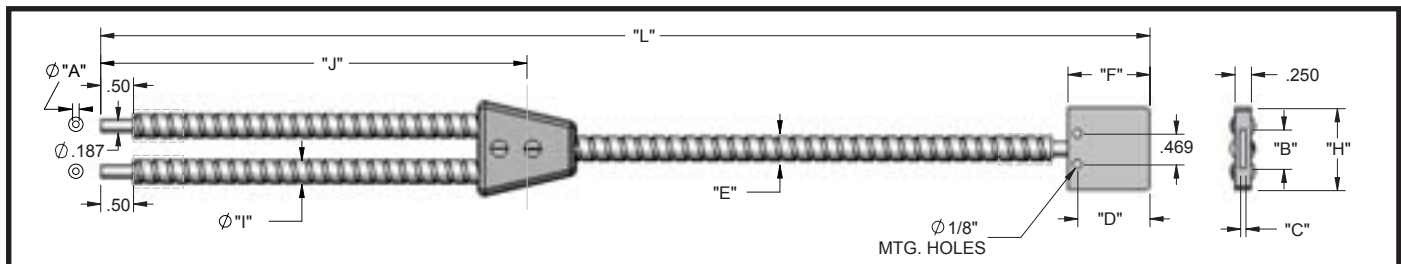

EFX & EEFX - 0.55NA Glass Fibers, Standard End Ferrule, Stainless Steel Sheathing, Rated for -40°F to 500°F

Model	Part #	A	B	C	D	E	F	H	I	J	L
EFX612	002124306012										12" (304.80 mm)
EFX624	002124306024										24" (609.60 mm)
EFX636	002124306036	.044	.154	.020	.500	.203	.750	.750	.203	7.00	36" (914.40 mm)
EFX648	002124306048	(1.12 mm)	(3.91 mm)	(.51 mm)	(12.7 mm)	(5.16 mm)	(19.05 mm)	(19.05 mm)	(5.16 mm)	(177.8 mm)	48" (1219.2 mm)
EFX672	002124306072										72" (1828.8 mm)
EFX824	002124308024										24" (609.60 mm)
EFX836	002124308036	.088	.382	.032	.750	.244	1.00	.750	.244	7.00	36" (914.40 mm)
EFX848	002124308048	(2.24 mm)	(9.70 mm)	(.81 mm)	(19.05 mm)	(6.20 mm)	(25.4 mm)	(19.05 mm)	(6.20 mm)	(177.8 mm)	48" (1219.2 mm)
EFX860	002124308060										60" (1524.0 mm)
EFX872	002124308072										72" (1828.8mm)
EFX896	002124308096										96" (2438.4mm)
EEFX918	700002060018									11"	18"(457.20 mm)
EEFX924	700002060024									17"	24" (609.60 mm)
EEFX936	700002060036	.138	1.50	.010	1.00	.300	1.50	2.00	.300	29"	36" (914.40 mm)
EEFX948	700002060048	(3.51 mm)	(38.10 mm)	(.254 mm)	(25.4 mm)	(7.62 mm)	(38.10 mm)	(50.8 mm)	(7.62 mm)	41"	48" (1219.2 mm)
EEFX972	700002060072									65"	72" (1828.8mm)

Vision Light Tech B.V.

Protonenlaan 22, 5405 NE UDEN, P.O. Box 345, 5400 AH UDEN, The Netherlands

Phone: +31 (0)413 26 00 67, Fax +31 (0)413 26 09 38, E-mail: inquiry@vlt.nl, Website: www.vlt.nl

Trade register No. 17150044, VAT No. NL8112.30.946.B01