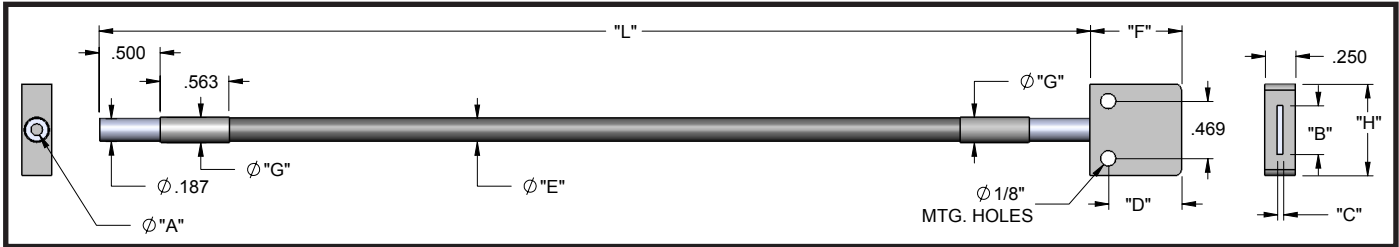

Small Line Lights, Light to Circle Guides

BF - 0.55NA Glass Fibers, Standard End Ferrule, PVC Monocoil Sheathing, Rated for -40°F to 221°F

Model	Part #	A	B	C	D	E	F	G	H	L
BF624	002112306024									24" (609.60 mm)
BF636	002112306036	.063	.154	.020	.500	.190	.750	.207	.750	36" (914.40 mm)
BF648	002112306048	(1.60 mm)	(3.91 mm)	(.51 mm)	(12.7 mm)	(5.84 mm)	(19.05 mm)	(6.35 mm)	(19.05mm)	48" (1219.2 mm)
BF672	002112306072									72" (1828.8mm)
BF824	002112308024									24" (609.60 mm)
BF836	002112308036									36" (914.40 mm)
BF848	002112308048	.125	.382	.032	.750	.230	1.00	.250	.750	48" (1219.2 mm)
BF860	002112308060	(3.18 mm)	(9.70 mm)	(.81 mm)	(19.05 mm)	(5.84 mm)	(25.4 mm)	(6.35 mm)	(19.05mm)	60" (1524.0 mm)
BF872	002112308072									72" (1828.80mm)
BF896	002112308096									96" (2438.4mm)
BF8120	002112308120									120" (3048.0mm)
BF924	SK77190024	.138	1.50	.010	1.00	.300	1.50	-	2.00	24" (609.60 mm)
BF936	SK77190036	(3.51 mm)	(38.10mm)	(.254 mm)	(25.4 mm)	(7.62 mm)	(38.10mm)	-	(50.8 mm)	36" (914.40 mm)