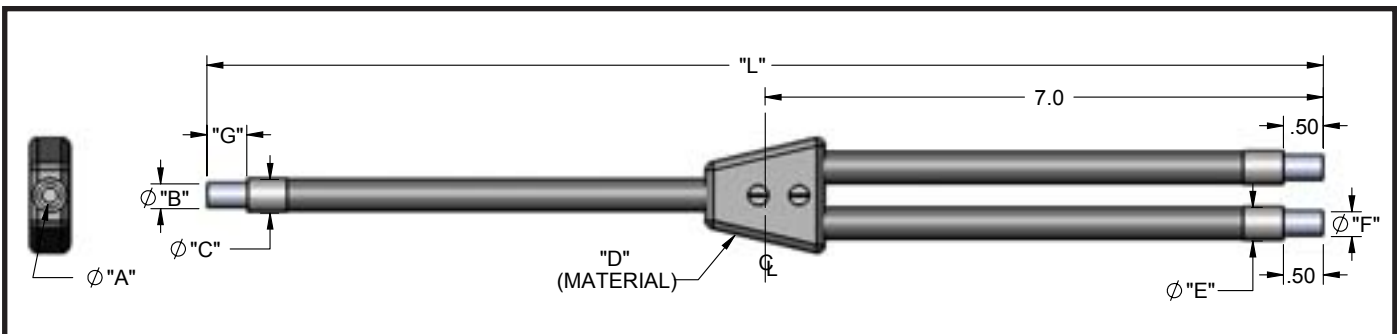

BXIUV - Standard End Ferrule, Stainless Steel Sheathing, Rated for -40°F to 347°F

| Model | Part # | A | B | C | D | E | F | G | L |
|-----------|--------------|-------------------|-------------------|-------------------|--------------------|-------------------|-------------------|------------------|------------------------------------|
| BXIUV6120 | 002014006120 | .062" (1.59mm) | .187" (4.75mm) | .286" (7.23mm) | .203" (5.15 mm) | .286" (7.23mm) | .187" (4.75mm) | .50" (12.7mm) | 24" (609.60 mm) 36" (914.40 mm) |
| BXIUV824 | 002014008024 | .125" (3.18mm) | .187" (4.75mm) | .375" (9.52mm) | .345" (8.76mm) | .375" (9.52mm) | .187" (4.75mm) | .50" (12.7mm) | 24" (609.60 mm) |
| BXIUV836 | 002014008036 | | | | | | | | 36" (914.40 mm) |
| BXIUV860 | 002014008060 | | | | | | | | 60" (1524.0 mm) |
| BXIUV884 | 002014008084 | | | | | | | | 84" (2133.6 mm) |
| BXIUV424 | 002014004036 | .250" (6.35mm) | .312" (7.92mm) | .615" (15.6mm) | .560" (14.22mm) | .615" (15.6mm) | .312" (7.92mm) | .50" (12.7mm) | 24" (609.60 mm) |
| BXIUV436 | 002014004036 | | | | | | | | 36" (914.40 mm) |
| BXIUV448 | 002014004048 | | | | | | | | 48" (1219.2 mm) |
| BXIUV460 | 002014004060 | | | | | | | | 60" (1524.0 mm) |