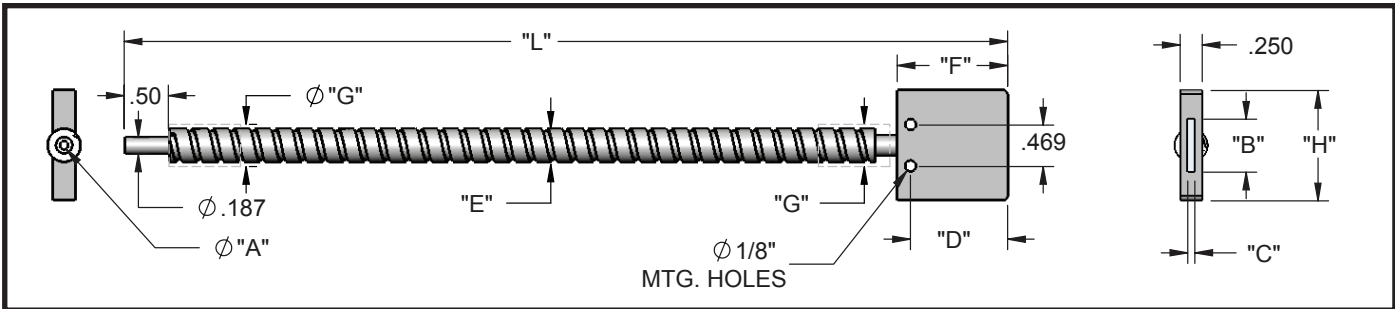

## **BF** - 0.55NA Glass Fibers, Standard End Ferrule, PVC Monocoil Sheathing, Rated for -40°F to 221°F

Model	Part #	A	B	C	D	E	F	G	H	L
BF624	002112306024									24" (609.60 mm)
BF636	002112306036	.063	.154	.020	.500	.190	.750	.207	.750	36" (914.40 mm)
BF648	002112306048	(1.60 mm)	(3.91 mm)	(.51 mm)	(12.7 mm)	(5.84 mm)	(19.05 mm)	(6.35 mm)	(19.05mm)	48" (1219.2 mm)
BF672	002112306072									72" (1828.8mm)
BF824	002112308024									24" (609.60 mm)
BF836	002112308036									36" (914.40 mm)
BF848	002112308048	.125	.382	.032	.750	.230	1.00	.250	.750	48" (1219.2 mm)
BF860	002112308060	(3.18 mm)	(9.70 mm)	(.81 mm)	(19.05 mm)	(5.84 mm)	(25.4 mm)	(6.35 mm)	(19.05mm)	60" (1524.0 mm)
BF872	002112308072									72" (1828.80mm)
BF896	002112308096									96" (2438.4mm)
BF8120	002112308120									120" (3048.0mm)
BF924	SK77190024	.138	1.50	.010	1.00	.300	1.50	-	2.00	24" (609.60 mm)
BF936	SK77190036	(3.51 mm)	(38.10mm)	(.254 mm)	(25.4 mm)	(7.62 mm)	(38.10mm)	-	(50.8 mm)	36" (914.40 mm)