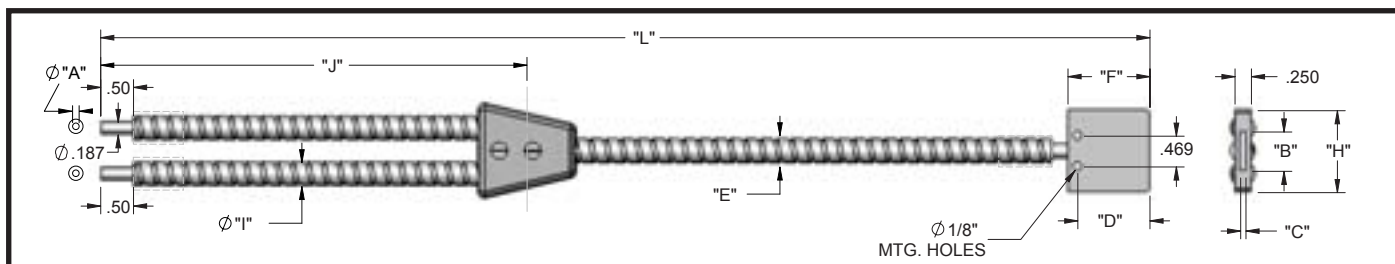

EFX & EEFX - 0.55NA Glass Fibers, Standard End Ferrule, Stainless Steel Sheathing, Rated for -40°F to 500°F

Model	Part #	A	B	C	D	E	F	H	I	J	L	
EFX612	002124306012											12" (304.80 mm)
EFX624	002124306024											24" (609.60 mm)
EFX636	002124306036	.044	.154	.020	.500	.203	.750	.750	.203	7.00		36" (914.40 mm)
EFX648	002124306048	(1.12 mm)	(3.91 mm)	(.51 mm)	(12.7 mm)	(5.16 mm)	(19.05 mm)	(19.05 mm)	(5.16 mm)	(177.8 mm)		48" (1219.2 mm)
EFX672	002124306072											72" (1828.8 mm)
EFX824	002124308024											24" (609.60 mm)
EFX836	002124308036	.088	.382	.032	.750	.244	1.00	.750	.244	7.00		36" (914.40 mm)
EFX848	002124308048	(2.24 mm)	(9.70 mm)	(.81 mm)	(19.05 mm)	(6.20 mm)	(25.4 mm)	(19.05 mm)	(6.20 mm)	(177.8 mm)		48" (1219.2 mm)
EFX860	002124308060											60" (1524.0 mm)
EFX872	002124308072											72" (1828.8 mm)
EFX896	002124308096											96" (2438.4 mm)
EEFX918	700002060018										11"	18" (457.20 mm)
EEFX924	700002060024	.138	1.50	.010	1.00	.300	1.50	2.00	.300		17"	24" (609.60 mm)
EEFX936	700002060036	(3.51 mm)	(38.10 mm)	(.254 mm)	(25.4 mm)	(7.62 mm)	(38.10 mm)	(50.8 mm)	(7.62 mm)		29"	36" (914.40 mm)
EEFX948	700002060048										41"	48" (1219.2 mm)
EEFX972	700002060072										65"	72" (1828.8 mm)

Vision Light Tech B.V.

Protonenlaan 22, 5405 NE UDEN, P.O. Box 345, 5400 AH UDEN, The Netherlands

Phone: +31 (0)413 26 00 67, Fax +31 (0)413 26 09 38, E-mail: inquiry@vlt.nl, Website: www.vlt.nl

Trade register No. 17150044, VAT No. NL8112.30.946.B01