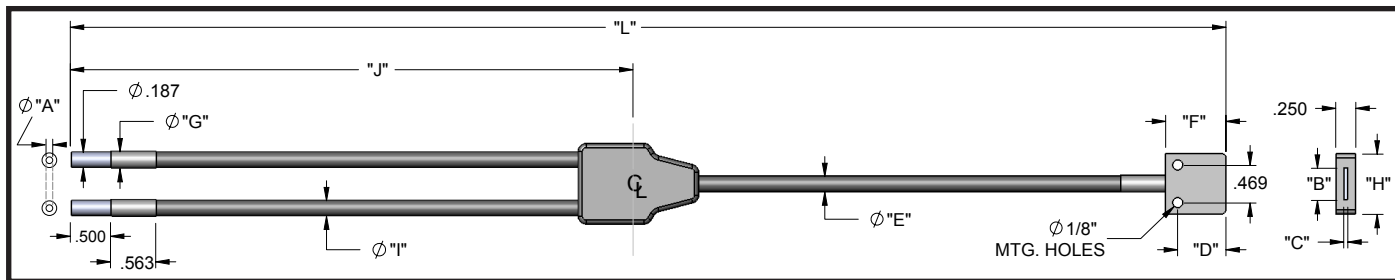

EF - 0.55NA Glass Fibers, Standard End Ferrule, PVC Monocoil Sheathing, Rated for -40°F to 221°F

Model	Part #	A	B	C	D	E	F	G	H	I	J	L
EF612	002122211012											12" (304.80 mm)
EF624	002122211024											24" (609.60 mm)
EF636	002122211036	.044	.154	.020	.500	.190	.750	.207	.750	.190	7.00	36" (914.40 mm)
EF655	002122211055	(1.12 mm)	(3.91 mm)	(.51 mm)	(12.7 mm)	(5.84 mm)	(19.05 mm)	(6.35 mm)	(19.05 mm)	(5.84 mm)	(177.8 mm)	55" (1397.0 mm)
EF660	002122211060											60" (1524.0 mm)
EF665	002122211065											65" (1651.0 mm)
EF672	002122211072											72" (1828.8 mm)
EF824	002122308024											24" (609.60 mm)
EF836	002122308036	.088	.382	.032	.750	.220	1.00	.250	.750	.220	7.00	36" (914.40 mm)
EF848	002122308048	(2.24 mm)	(9.70 mm)	(.81 mm)	(19.05 mm)	(5.59 mm)	(25.4 mm)	(6.35 mm)	(19.05 mm)	(5.59 mm)	(177.8 mm)	48" (1219.2 mm)
EF860	002122308060											60" (1524.0 mm)
EF872	002122308072											72" (1828.8 mm)
EF924	SK95540024	.138	1.50	.010	1.00	.300	1.50	-	2.00	.300	7.00	24" (609.60 mm)
EF936	SK95540036	(3.51 mm)	(38.10 mm)	(.254 mm)	(25.4 mm)	(7.62 mm)	(38.10 mm)		(50.8 mm)	(7.62 mm)	(177.8 mm)	36" (914.40 mm)