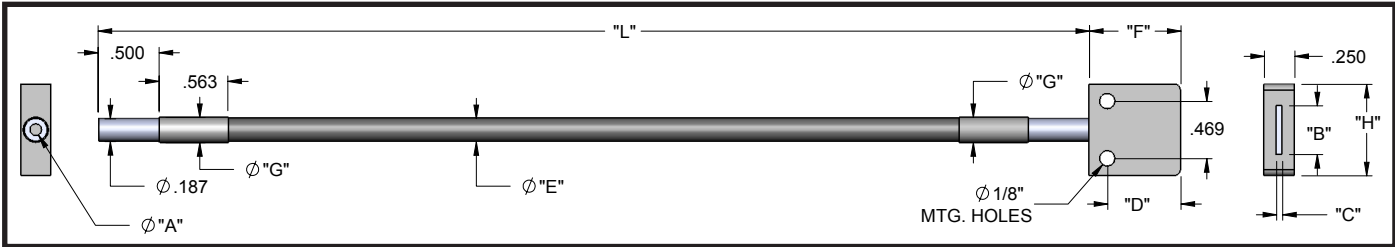

## **BF** - 0.55NA Glass Fibers, Standard End Ferrule, PVC Monocoil Sheathing, Rated for -40°F to 221°F

Model	Part #	A	B	C	D	E	F	G	H	L
BF624	002112306024									24" (609.60 mm)
BF636	002112306036	.063	.154	.020	.500	.190	.750	.207	.750	36" (914.40 mm)
BF648	002112306048	(1.60 mm)	(3.91 mm)	(.51 mm)	(12.7 mm)	(5.84 mm)	(19.05 mm)	(6.35 mm)	(19.05mm)	48" (1219.2 mm)
BF672	002112306072									72" (1828.8mm)
BF824	002112308024									24" (609.60 mm)
BF836	002112308036									36" (914.40 mm)
BF848	002112308048	.125	.382	.032	.750	.230	1.00	.250	.750	48" (1219.2 mm)
BF860	002112308060	(3.18 mm)	(9.70 mm)	(.81 mm)	(19.05 mm)	(5.84 mm)	(25.4 mm)	(6.35 mm)	(19.05mm)	60" (1524.0 mm)
BF872	002112308072									72" (1828.80mm)
BF896	002112308096									96" (2438.4mm)
BF8120	002112308120									120" (3048.0mm)
BF924	SK77190024	.138	1.50	.010	1.00	.300	1.50	-	2.00	24" (609.60 mm)
BF936	SK77190036	(3.51 mm)	(38.10mm)	(.254 mm)	(25.4 mm)	(7.62 mm)	(38.10mm)	-	(50.8 mm)	36" (914.40 mm)