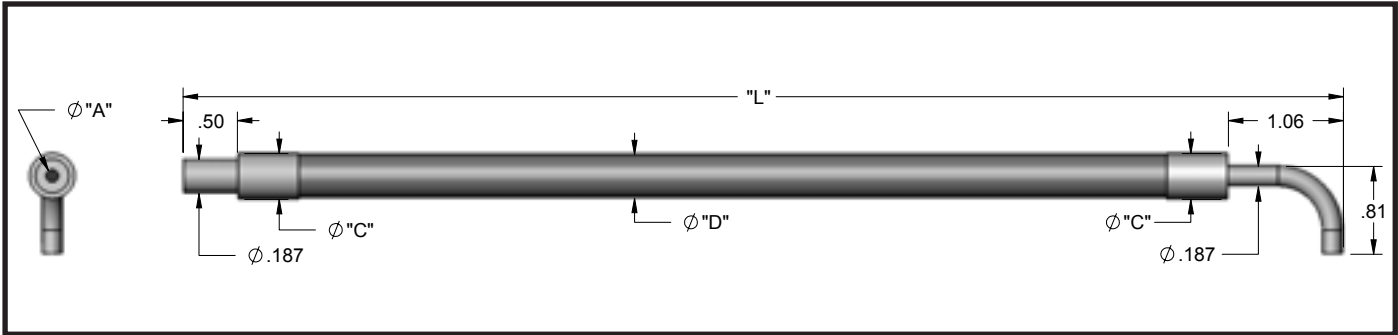

BL & EL Series Light Guides

BL - Standard End Ferrule, PVC Monocoil Sheathing, Rated for -40°F to 225°F

Model	Part #	A	C	D	L
BL612	002112206012				12" (304.80 mm)
BL620	002112206020				20" (508.00 mm)
BL624	002112206024	.063"	.250"	.230"	24" (609.60 mm)
BL636	002112206036	(1.60 mm)	(6.35 mm)	(5.84 mm)	36" (914.40 mm)
BL648	002112206048				48" (1219.20 mm)
BL672	002112206072				72" (1828.80 mm)
BL824	002112208024	.125"	.250"	.230"	24" (609.60 mm)
		(3.18 mm)	(6.35 mm)	(5.84 mm)	
BL524	SK95260024	.156"	.312"	.268"	24" (609.60 mm)
BL536	SK95260036	(3.96 mm)	(7.92 mm)	(6.81 mm)	36" (914.40 mm)
BL5120	SK95260120				120" (3048.0mm)