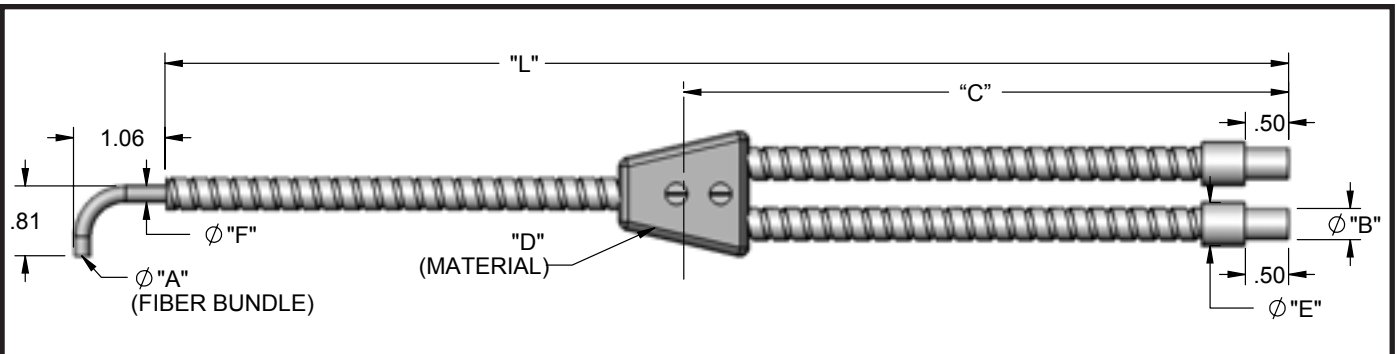

EXL - Standard End Ferrule, PVC Monocoil Sheathing, Rated for -40°F to 221°F

Model	Part #	A	B	C	D	E	F	L
EXL624	002124206024							24" (609.60 mm)
EXL636	002124206036							36" (914.40 mm)
EXL660	002124206060							60" (1524.0 mm)
EXL672	002124206072							72" (1828.80 mm)
EXL824	002124208024							24" (609.60 mm)
EXL836	002124208036							36" (914.40 mm)
EXL848	002124208048	.125 (3.18 mm)	.187 (4.75 mm)	7.00 (17.78mm)	Metal	-	.187 (4.75 mm)	48" (1219.2 mm)
EXL860	002124208060							60" (1524.0 mm)
EXL872	002124208072							72" (1828.80 mm)

Vision Light Tech B.V.

Protonenlaan 22, 5405 NE UDEN, P.O. Box 345, 5400 AH UDEN, The Netherlands

Phone: +31 (0)413 26 00 67, Fax +31 (0)413 26 09 38, E-mail: inquiry@vlt.nl, Website: www.vlt.nl

Trade register No. 17150044, VAT No. NL8112.30.946.B01