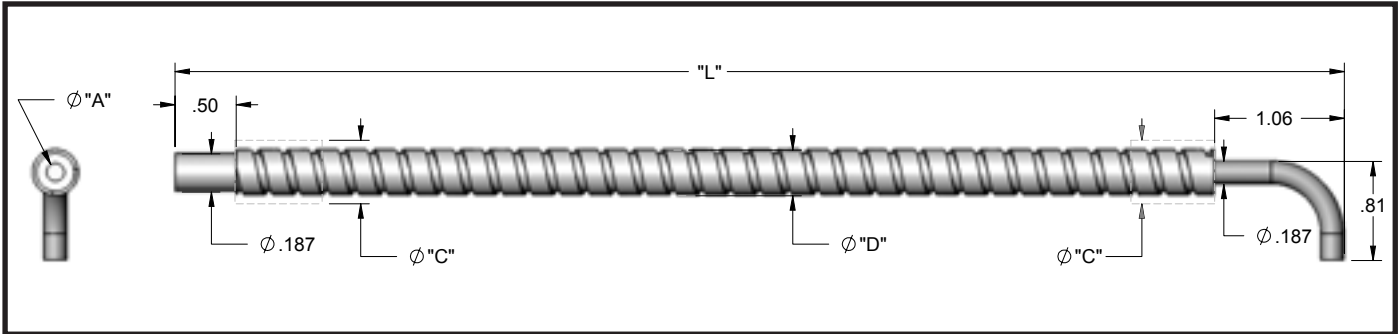

## BXL- Standard End Ferrule, Stainless Steel Sheathing, Rated for -40°F to 500°F

| Model   | Part #       | A         | C | D         | L                 |
|---------|--------------|-----------|---|-----------|-------------------|
| BXL636  | 002114206036 | .063"     | — | .244"     | 36" (914.40 mm)   |
| BXL648  | 002114206048 | (1.60 mm) |   | (6.20 mm) | 48" (1219.20 mm)  |
| BXL672  | 002114206072 |           |   |           | 72" (1828.80 mm)  |
| BXL824  | 002114208024 |           |   |           | 24" (609.60 mm)   |
| BXL836  | 002114208036 |           |   |           | 36" (914.40 mm)   |
| BXL848  | 002114208048 |           |   |           | 48" (1219.20 mm)  |
| BXL860  | 002114208060 |           |   |           | 60" (1524.00 mm)  |
| BXL872  | 002114208072 | .125"     | — | .244"     | 72" (1828.80 mm)  |
| BXL884  | 002114208084 | (3.18 mm) |   | (6.20 mm) | 84" (2133.60 mm)  |
| BXL896  | 002114208096 |           |   |           | 96" (2438.40 mm)  |
| BXL8120 | 002114208120 |           |   |           | 120" (3048.01 mm) |
| BXL8144 | 002114208144 |           |   |           | 144" (3657.61 mm) |
| BXL8240 | 002114208240 |           |   |           | 240" (6096.01 mm) |
| BXL536  | 002114205036 | .156"     | — | .306"     | 36" (914.40 mm)   |
| BXL572  | 002114205072 | (3.96 mm) |   | (7.77 mm) | 72" (1828.80 mm)  |
| BXL584  | 002114205084 |           |   |           | 84" (2133.60 mm)  |