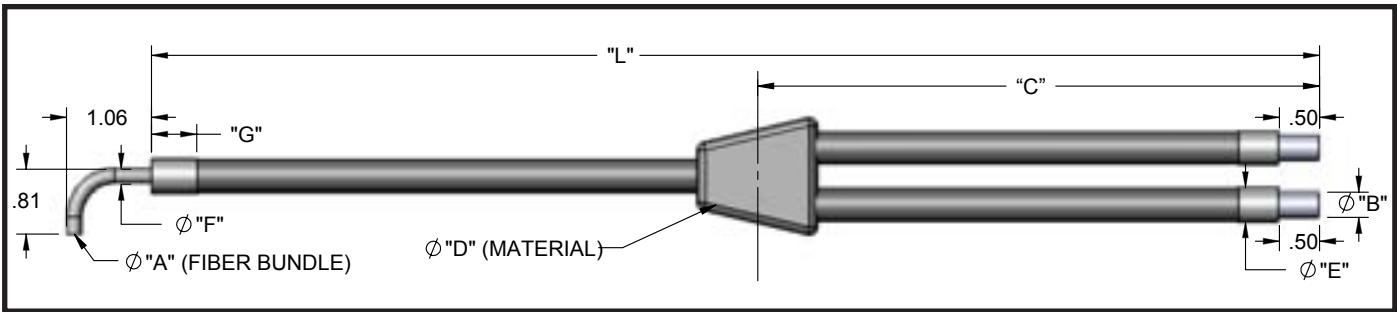

EL - Standard End Ferrule, PVC Monocoil Sheathing, Rated for -40°F to 221°F

Model	Part #	A	B	C	D	E	F	L
EL624	002122206024							24" (609.60 mm)
EL636	002122206036							36" (914.40 mm)
EL648	002122206048							48" (1219.2 mm)
EL660	002122206060							60" (1524.0 mm)
EL672	002122206072							72" (1828.80 mm)
EL824	002122208024							24" (609.60 mm)
EL836	002122208036							36" (914.40 mm)
EL848	002122208048	.125 (3.18 mm)	.187 (4.75 mm)	7.00 (17.78mm)	PVC Heatshrink	.207 (5.26 mm)	.187 (4.75 mm)	48" (1219.2 mm)
EL860	002122208060							60" (1524.0 mm)
EL872	002122208072							72" (1828.80 mm)