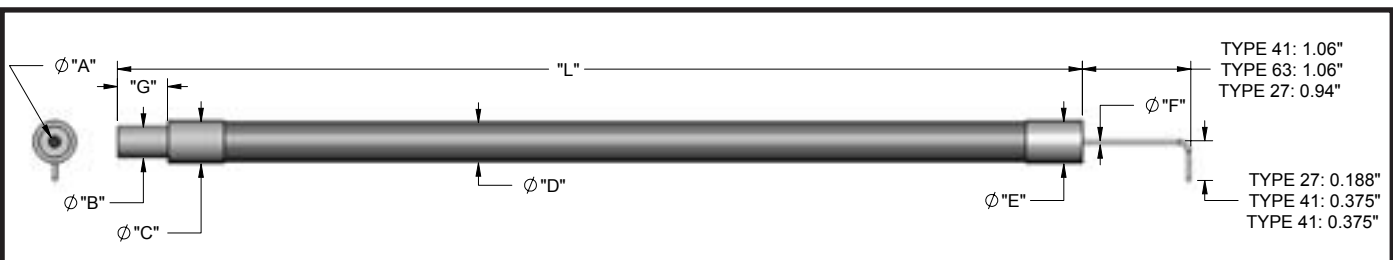

## BY - Small Dia. Hypo-Tubing End Ferrule, PVC Monocoil Sheathing, Rated for -40°F to 225°F

Model	Part #	A	B	C	D	E	F	G	L
BY2724	002112233024	.032"	.187" (4.75 mm)	.205" (5.2 mm)	.190"	.205"	.043"	.50" (12.7 mm)	24" (609.6 mm)
BY2724M	002112530024	(.81 mm)	.588" (15 mm)	.615" (15.6 mm)	(4.8 mm)	(5.2 mm)	(1.09 mm)	.833" (21 mm)	24" (609.6 mm)
BY2748	002112233048		.187" (4.75 mm)	.205" (5.2 mm)				.50" (12.7 mm)	48" (1219.2 mm)
BY4136	002112293036	.041"	.187"	.205"	.190"	.205"	.059"	.50"	36" (914.4 mm)
BY4172	002112293072	(1.04 mm)	(4.75 mm)	(5.2 mm)	(4.8 mm)	(5.2 mm)	(1.5 mm)	(12.7 mm)	72" (1828.8 mm)
BY6336	002112213036	.063"	.187"	.205"	.190"	.205"	.083"	.50"	36" (914.4 mm)
BY6348	002112213048	(1.6 mm)	(4.75 mm)	(5.2 mm)	(4.8 mm)	(5.2 mm)	(2.1 mm)	(12.7 mm)	48" (1219.2 mm)
BY6372	002112213072								72" (1828.8 mm)

## BMY - 45° Bend Hypo-Tubing End Ferrule, PVC Monocoil Sheathing, Rated for -40°F to 225°F

Model	Part #	A	B	C	D	E	F	G	L
BMY2736	002112231036	.063"	.187" (4.75 mm)	.205"	.190"	.205"	.043"	.50"	36" (914.4 mm)
		(1.60 mm)		(5.2 mm)	(4.8 mm)	(5.2 mm)	(1.09 mm)	(12.7 mm)	
BMY4136	002112291036	.125"	.187" (4.75 mm)	.205"	.190"	.205"	.059"	.50"	36" (914.4 mm)
		(3.18 mm)		(5.2 mm)	(4.8 mm)	(5.2 mm)	(1.5 mm)	(12.7 mm)	
BMY6336	002112211036	.156"	.187"	.205"	.190"	.205"	.083"	.50"	36" (914.4 mm)
BMY6372	002112211072	(3.96 mm)	(4.75 mm)	(5.2 mm)	(4.8 mm)	(5.2 mm)	(2.1 mm)	(12.7 mm)	72" (1828.8 mm)