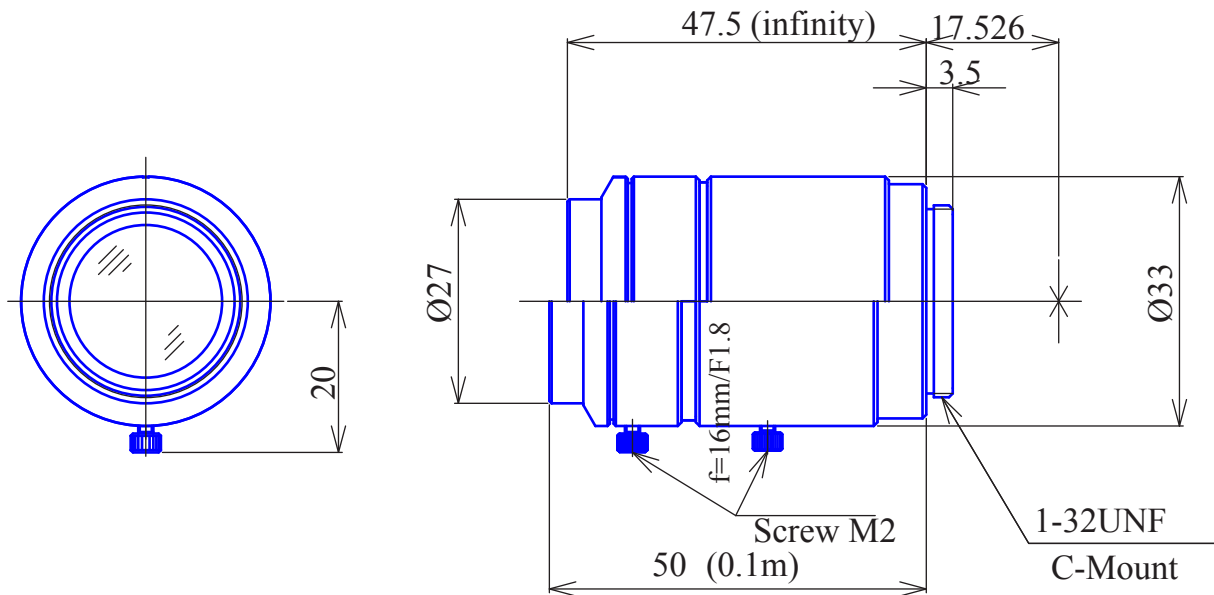

# 2/3inch Format High resolution 10 Megapixel Lenses Item No. GM10HR31618MCN

ITEM NO.		GM10HR31618MCN
Focal Length		16 (mm)
Iris Range		F1.8 - 16
Angle of View (H x V x D)	2/3"	30°0' x 22°7' x 37°1'
MOD		0.1 (m)
Filter Thread		M=25.5, P=0.5
Dimension (D x L)		Ø33 x 50 (mm)
Weight		90 (g)