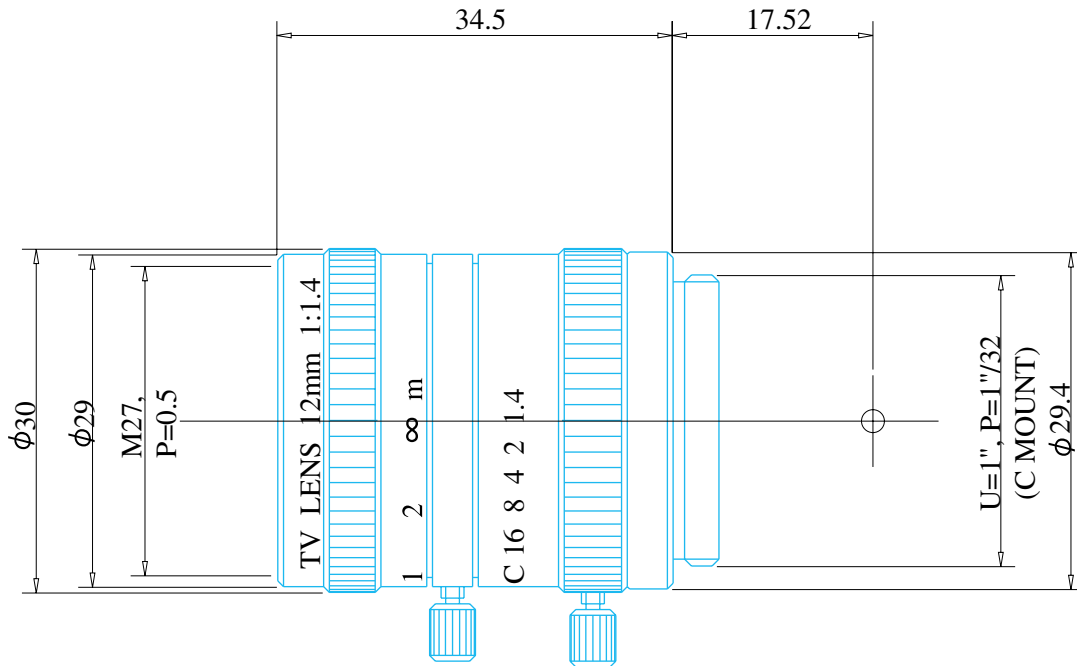

Manual Lenses

Item No. GM21214MCN

ITEM NO.		GM21214MCN
Focal Length		12.0 (mm)
Iris Range		F1.4 - Close
Angle of View (H x V x D)	1/2"	28.58° x 21.56° x 35.49°
	2/3"	
MOD		0.3 (m)
Filter Thread		M=27.0, P=0.5
Dimension (D x L)		$\phi 30$ x 34.5 (mm)
Weight		56 (g)