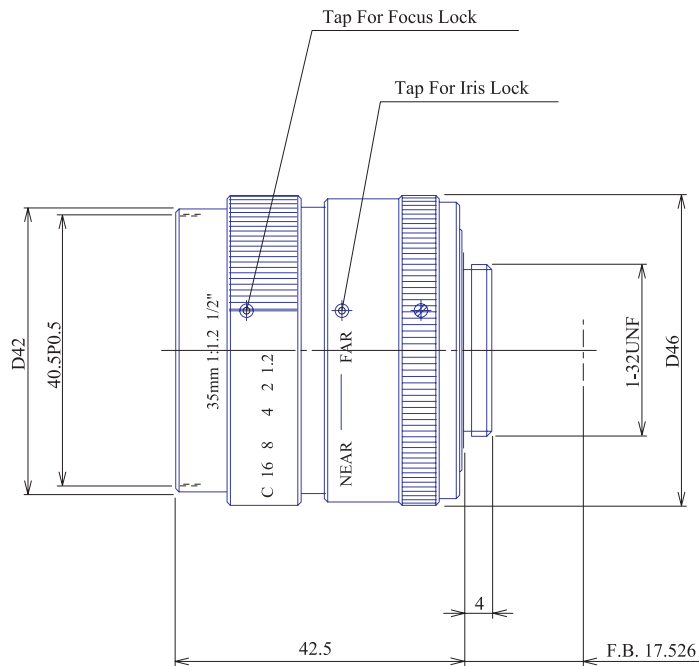

Manual Lenses

Item No. GM23512MCN

ITEM NO.		GM23512MCN
Focal Length		35.0 (mm)
Iris Range		F1.2 - Close
Angle of View (H x V x D)	1/2"	10.4° x 7.8° x 12.1°
MOD		1.0 (m)
Filter Thread		M40.5, P=0.5
Dimention (D x L)		φ46 x 43.0 (mm)
Weight		150 (g)