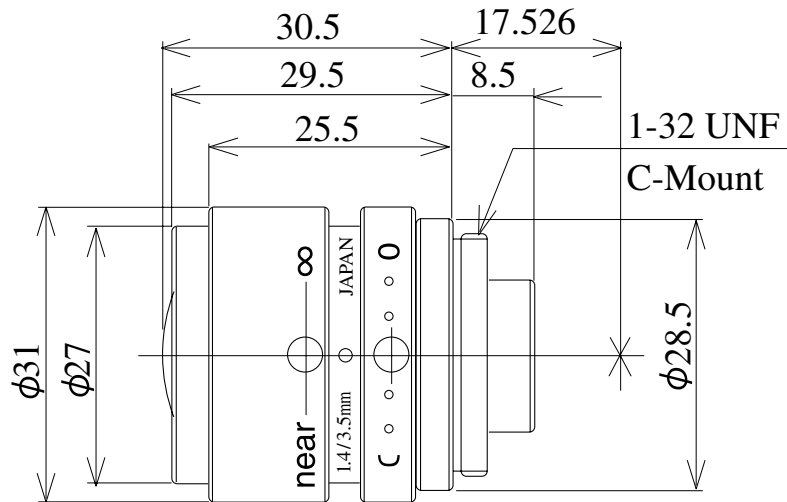

Manual Lenses

Item No. GM23514MCN

| ITEM NO. | | GM23514MCN |
|---------------------------|------|--------------------------|
| Focal Length | | 3.5 (mm) |
| Iris Range | | F1.4 - Close |
| Angle of View (H x V x D) | 1/2" | 103.6° x 76.00° x 132.1° |
| MOD | | 0.2 (m) |
| Filter Thread | | |
| Dimention (D x L) | | $\phi 31$ x 30.5 (mm) |
| Weight | | 73 (g) |