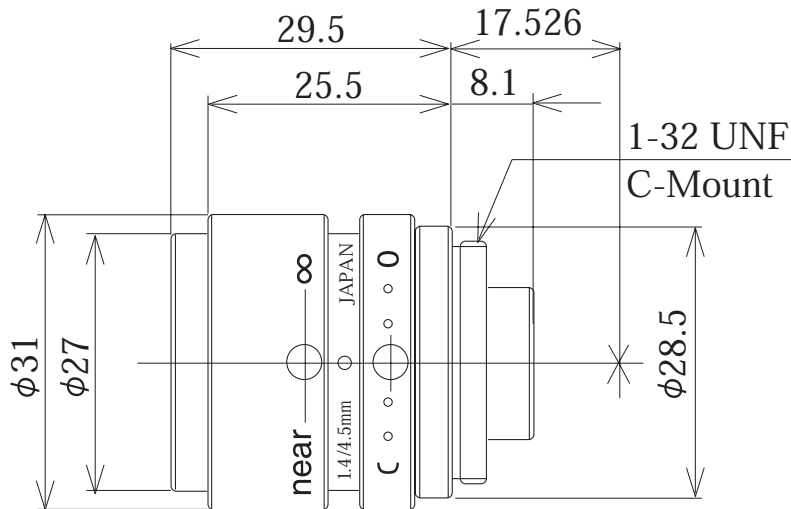

# Item No. GM24514MCN

ITEM NO.		GM24514MCN
Focal Length		4.5 (mm)
Iris Range		F1.4 - Close
Angle of View (H x V x D)	1/2"	79.00° x 59.40° x 98.20°
MOD		0.2 (m)
Filter Thread		-
Dimention (D x L)		$\phi 31$ x 29.5 (mm)
Weight		71 (g)