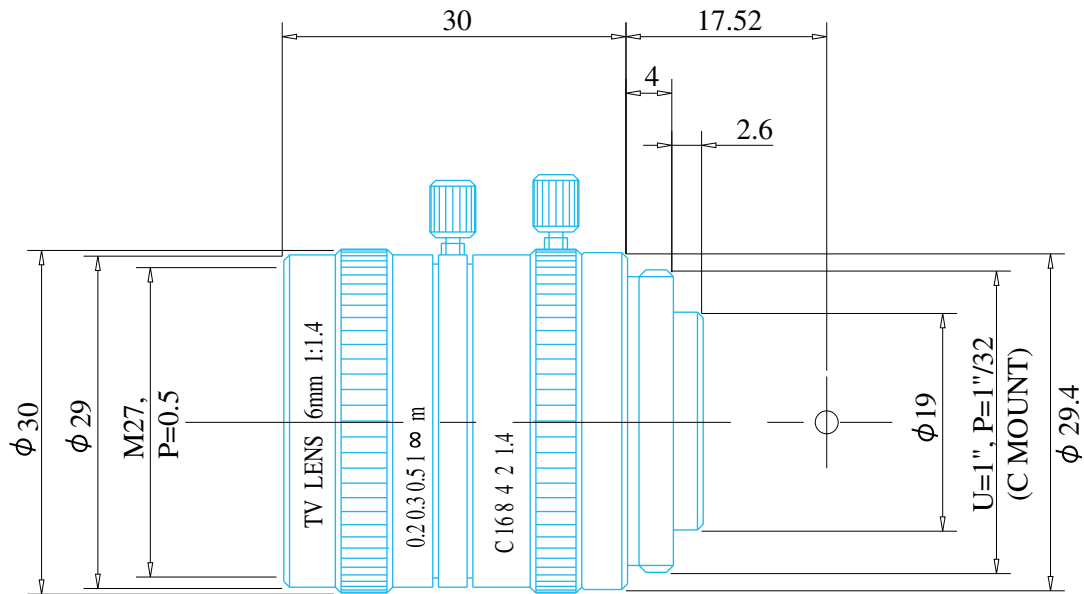

Manual Lenses

Item No. GM26014MCN

ITEM NO.		GM26014MCN
Focal Length		6.0 (mm)
Iris Range		F1.4 - Close
Angle of View (H x V x D)	1/2"	54.35° x 42.19° x 65.39°
	2/3"	
MOD		0.2 (m)
Filter Thread		M=27.0, P=0.5
Dimension (D x L)		φ30 x 30.0 (mm)
Weight		57 (g)