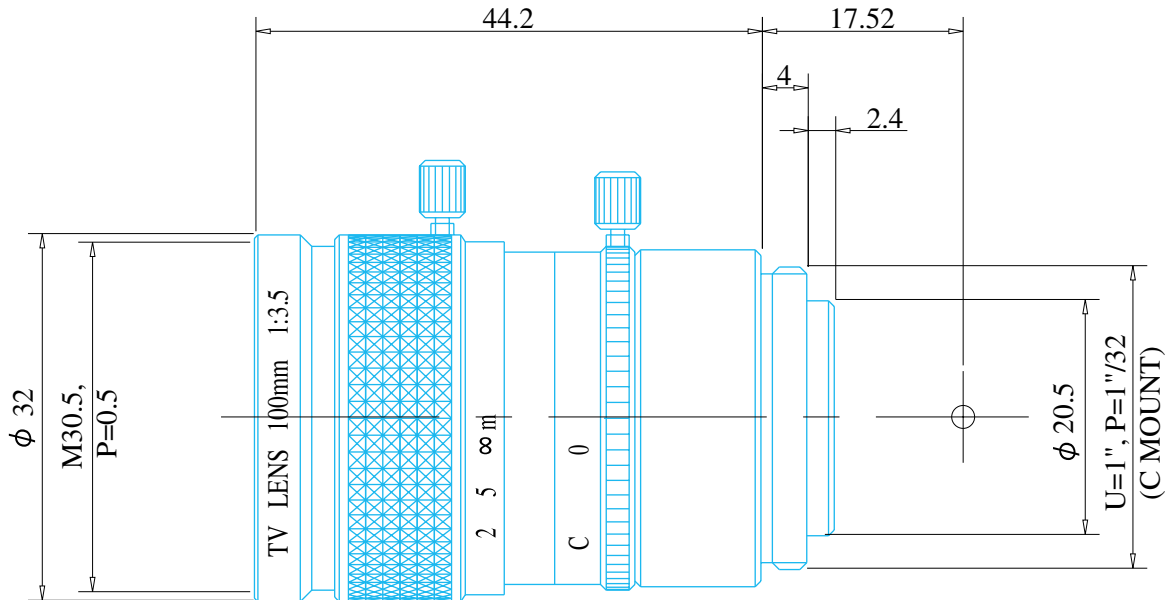

# Item No. GM310035MCN

ITEM NO.		GM310035MCN
Focal Length		100.0 (mm)
Iris Range		F3.5 - Close
Angle of View (H x V x D)	1/2"	3.47° x 2.51° x 4.42°
	2/3"	5.90° x 3.54° x 6.21°
MOD		1.0 (m)
Filter Thread		M=30.5, P=0.5
Dimention (D x L)		φ32 x 44.2 (mm)
Weight		59 (g)