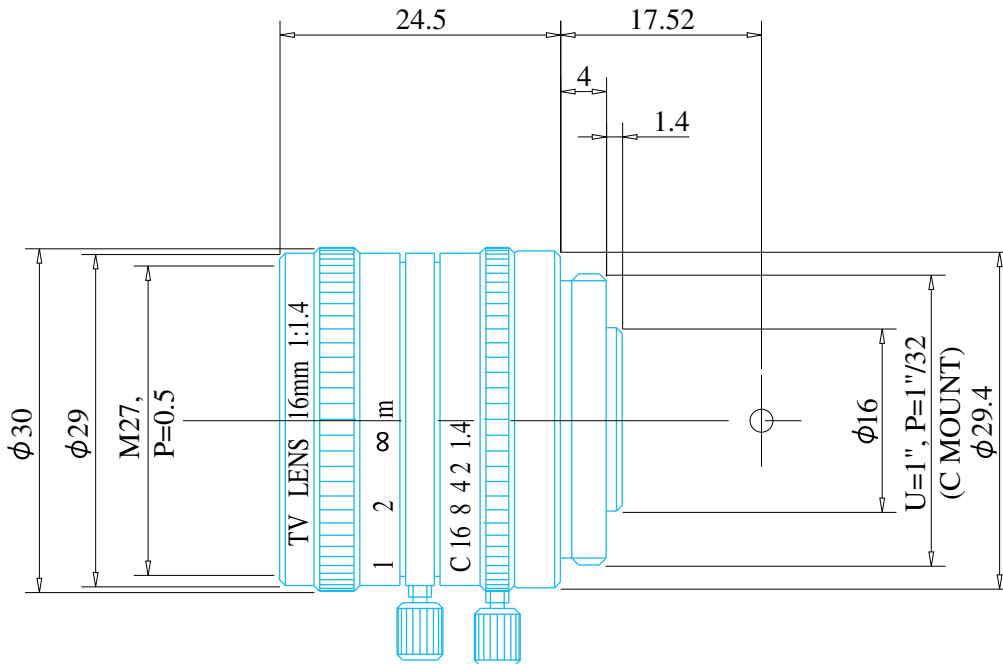

Manual Lenses

Item No. GM31614MCN

ITEM NO.		GM31614MCN
Focal Length		16.0 (mm)
Iris Range		F1.4 - Close
Angle of View (H x V x D)	1/2"	22.20° x 16.50° x 27.58°
	2/3"	30.22° x 23.00° x 38.60°
MOD		0.4 (m)
Filter Thread		M=27.0, P=0.5
Dimension (D x L)		φ30 x 24.5 (mm)
Weight		40 (g)