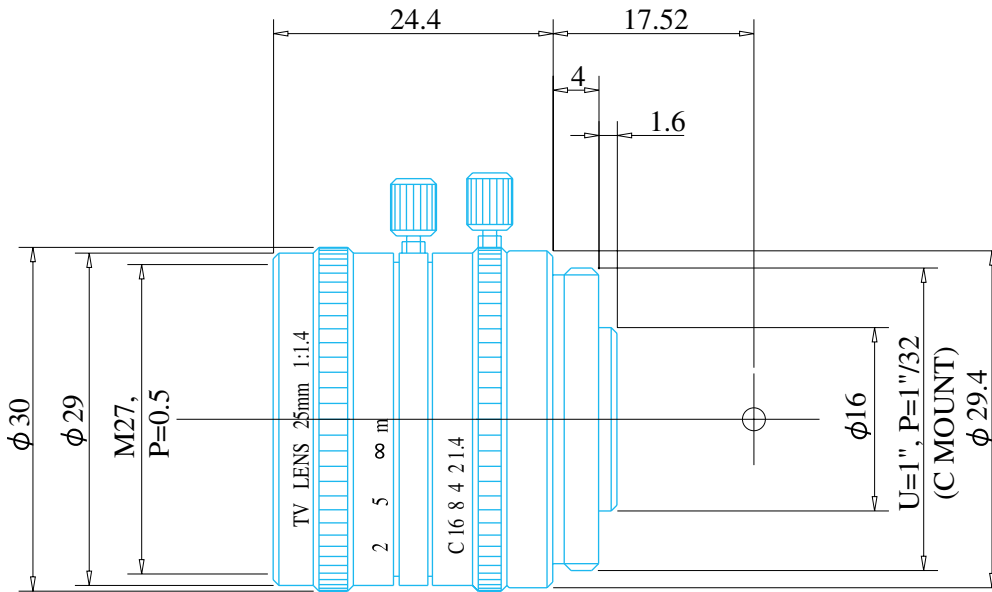

# Item No. GM32514MCN

ITEM NO.		GM32514MCN
Focal Length		25.0 (mm)
Iris Range		F1.4 - Close
Angle of View (H x V x D)	1/2"	14.30° x 10.50° x 18.11°
	2/3"	19.50° x 15.10° x 25.20°
MOD		0.5 (m)
Filter Thread		M=27.0, P=0.5
Dimension (D x L)		$\phi 30$ x 24.5 (mm)
Weight		40 (g)