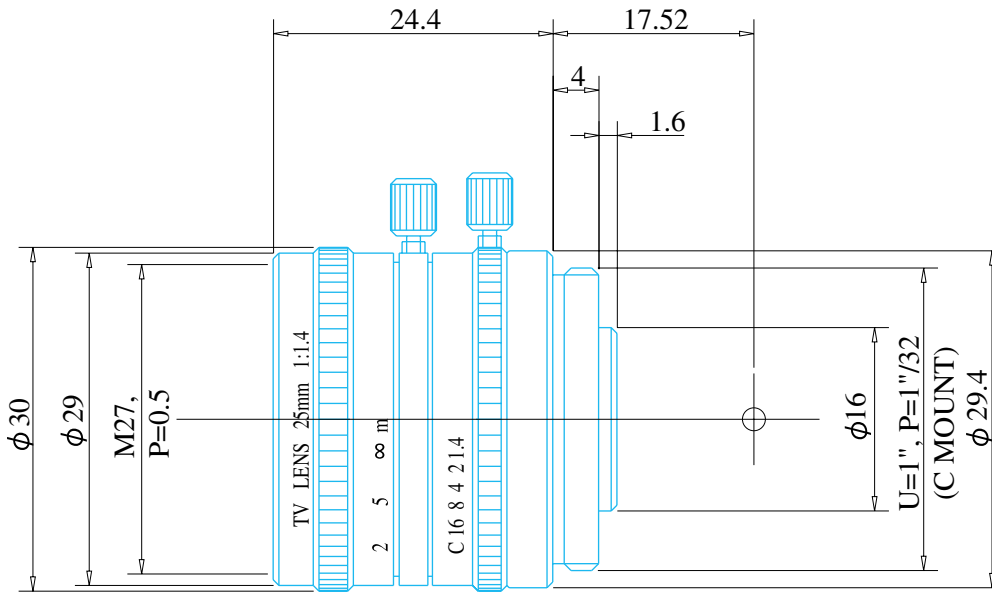

Manual Lenses

Item No. GM32514MCN

ITEM NO.		GM32514MCN
Focal Length		25.0 (mm)
Iris Range		F1.4 - Close
Angle of View (H x V x D)	1/2"	14.30° x 10.50° x 18.11°
	2/3"	19.50° x 15.10° x 25.20°
MOD		0.5 (m)
Filter Thread		M=27.0, P=0.5
Dimension (D x L)		$\phi 30$ x 24.5 (mm)
Weight		40 (g)