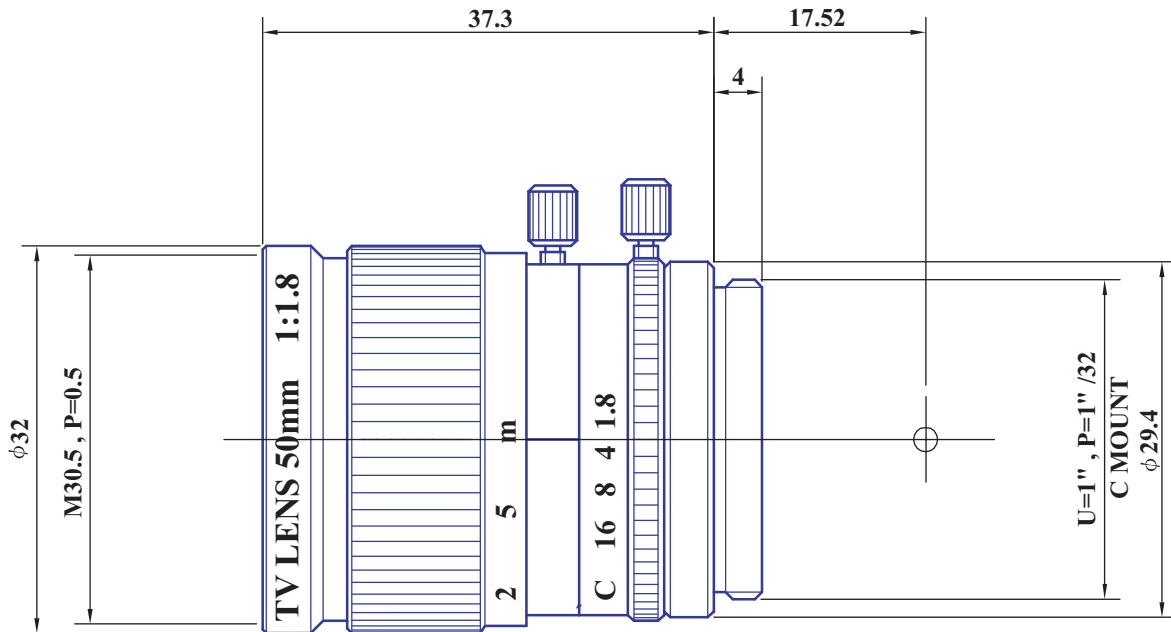

# Item No. GM35018MCN

ITEM NO.		GM35018MCN
Focal Length		50.0 (mm)
Iris Range		F1.8 - Close
Angle of View (H x V x D)	1/2"	7.40° x 5.40° x 9.30°
	2/3"	10.30° x 7.50° x 13.00°
MOD		1.0 (m)
Filter Thread		M=30.5, P=0.5
Dimension (D x L)		Ø30.5 x 37.3 (mm)
Weight		55 (g)