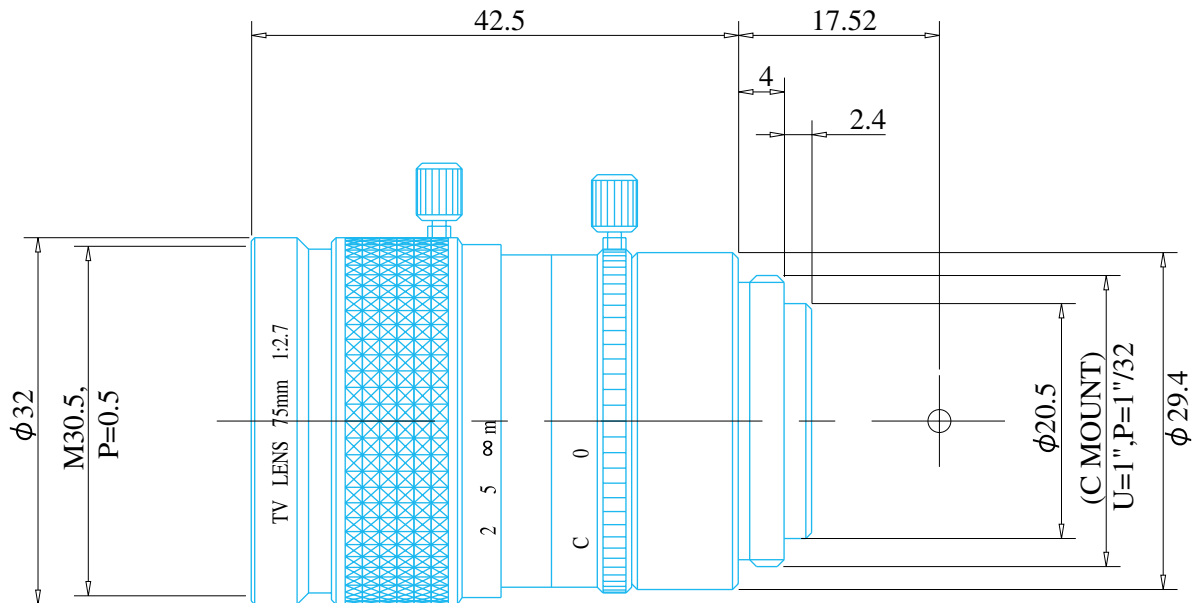

Manual Lenses

Item No. GM37527MCN

ITEM NO.		GM37527MCN	
Focal Length		75.0	(mm)
Iris Range		F2.7 - Close	
Angle of View (H x V x D)	1/2"	4.46° x 3.34° x 5.58°	
	2/3"	6.33° x 4.55° x 8.12°	
MOD		1.0	(m)
Filter Thread		M=30.5, P=0.5	
Dimention (D x L)		φ32 x 42.5	(mm)
Weight		55	(g)