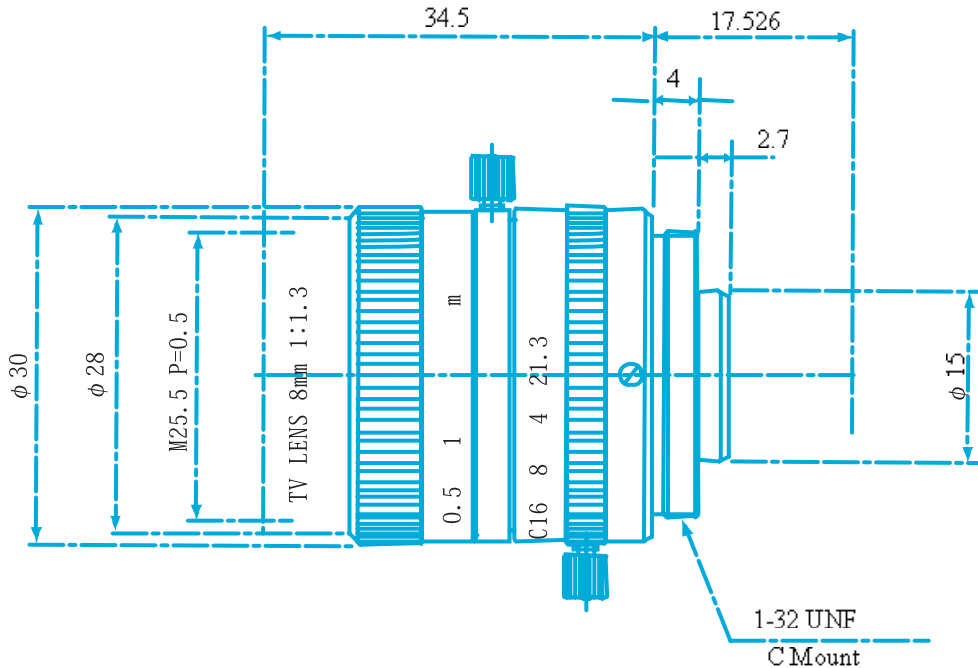

Manual Lenses

Item No. GM38013MCN-1

ITEM NO.		GM38013MCN-1
Focal Length		8 (mm)
Iris Range		F1.3 - Close
Angle of View (H x V x D)	1/2"	42.0° x 32.7° x 50.3°
	2/3"	57.8° x 45.0° x 69.2°
MOD		0.2 (m)
Filter Thread		M=25.5 , P=0.5
Dimention (D x L)		φ 30.0 x 34.5 (mm)
Weight		60 (g)