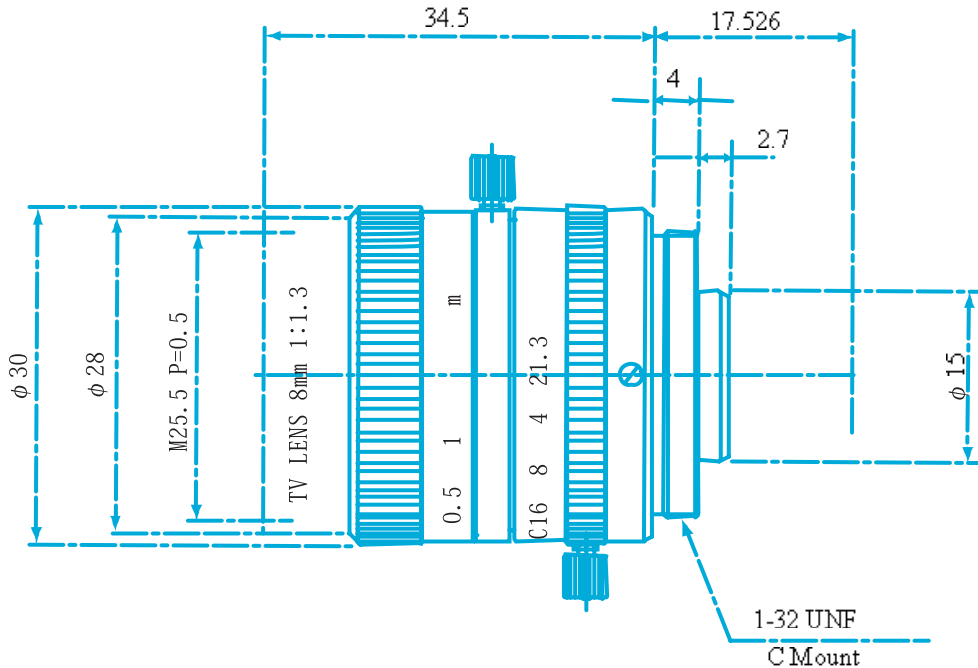

# Item No. GM38013MCN-1

ITEM NO.		GM38013MCN-1
Focal Length		8 (mm)
Iris Range		F1.3 - Close
Angle of View ( H x V x D )	1/2"	42.0° x 32.7° x 50.3°
	2/3"	57.8° x 45.0° x 69.2°
MOD		0.2 (m)
Filter Thread		M=25.5 , P=0.5
Dimention ( D x L )		φ 30.0 x 34.5 (mm)
Weight		60 (g)