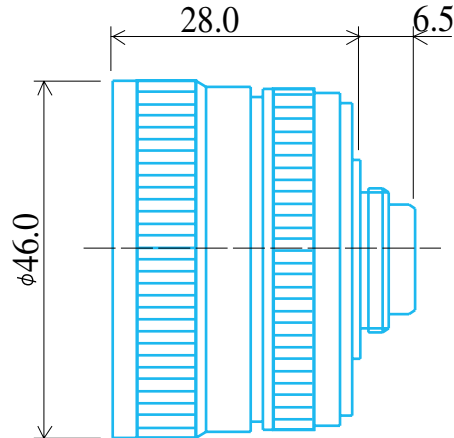

## 1Inch Format Lenses

# Item No. GM42514MC

ITEM NO.		GM42514MC
Focal Length		25.0 (mm)
Iris Range		F1.4 - Close
Angle of View (H x V x D)	1"	27.8° x 20.9° x 34.8°
MOD		0.5 (m)
Filter Thread		M=43, P=0.75
Dimension (D x L)		46 x 28 (mm)
Weight		81 (g)