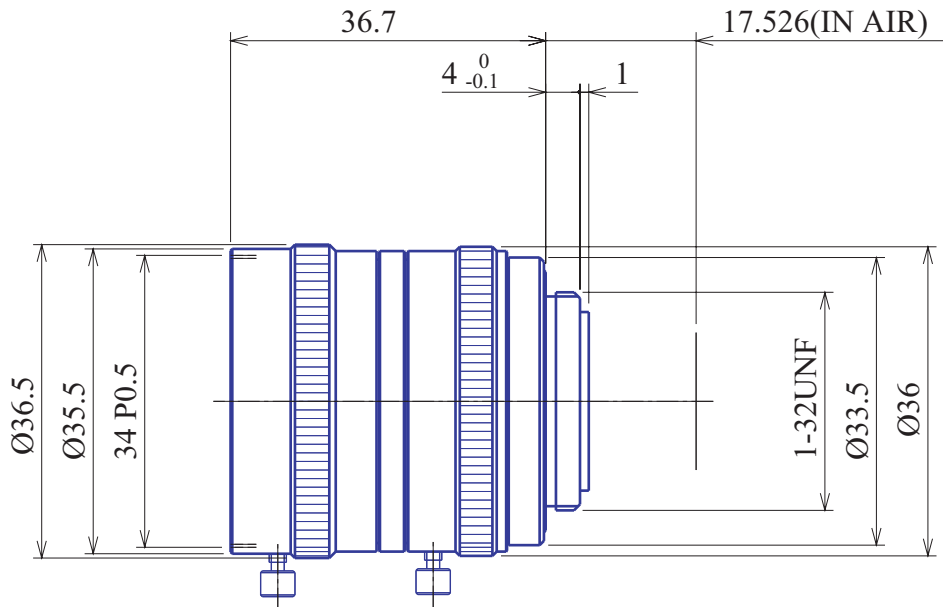

1Inch Format Lenses

Item No.GMG42514MCN

ITEM NO.		GMG42514MCN	
Focal Length		25.0	(mm)
Iris Range		F1.4 - Close	
Angle of View (H x V x D)	1"	28.7° x 21.7° x 36.0°	
MOD		0.5	(m)
Filter Thread		M=34 , P=0.5	
Dimention (D x L)		Ø36.5 x 36.7	(mm)
Weight		110	(g)