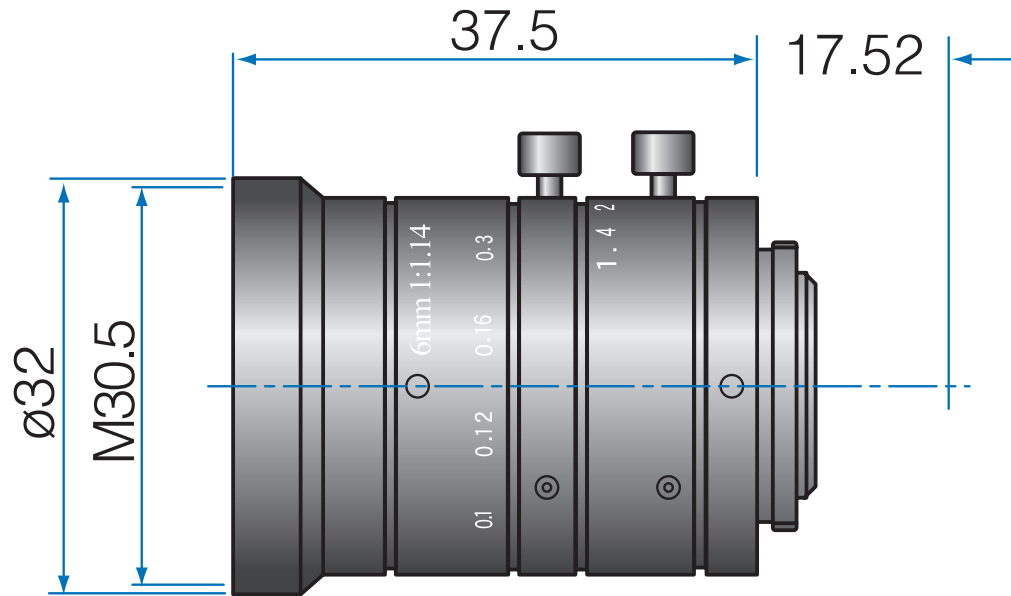

1.5 MP 1/2" Fixed-Focal

GMHR26014MCN

+31 (0)413 26 00 67

Part No.	GMHR26014MCN
Focal Length	6mm
Iris Range	f/1.4-16 (Click-Stop)
Lens Format	1/2"
Resolution	120 lp/mm
MOD	200mm
Mount	C
Filter Thread	M30.5xP0.5
Angle of View (HxV) 1/2"	57.4° x 44.3° x 72.9°
Weight	110g
Dimension (DxL)	$\varnothing 34 \times 16$