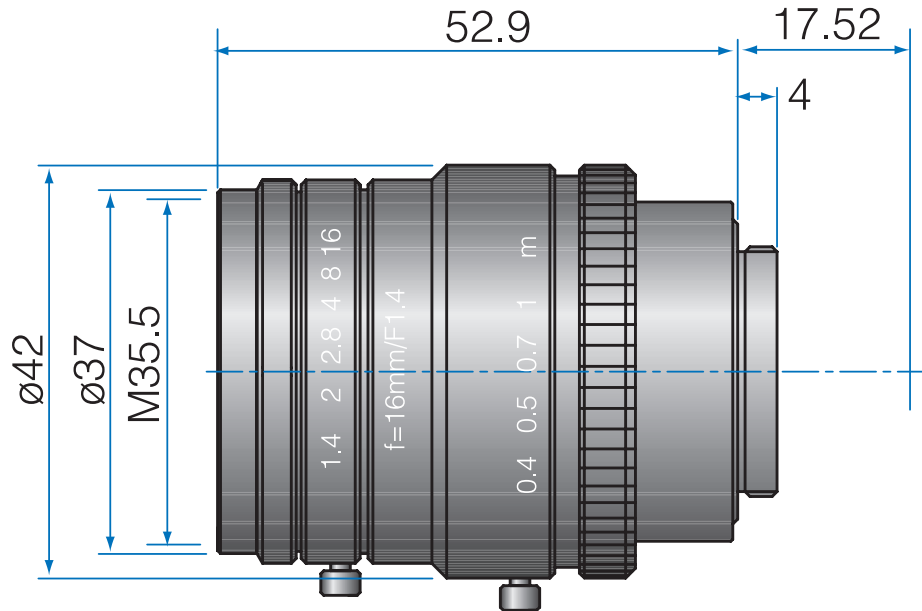

1.5 MP 1" Fixed-Focal

GMHR41614MCN

+31 (0)413 26 00 67

Part No.	GMHR41614MCN
Focal Length	16mm
Iris Range	f/1.4-16
Lens Format	1"
Resolution	120 lp/mm
MOD	300mm
Mount	C
Filter Thread	M35.5xP0.5
Angle of View (HxVxD) 1"	44.3° x 33.6° x 54.4°
Weight	140g
Dimension (DxL)	Ø42 x 53