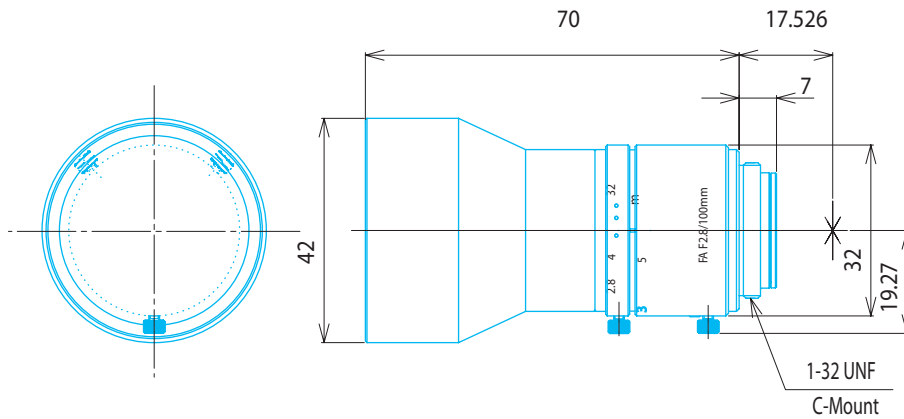

Manual Lenses

Item No. GMN310028MCN-1

ITEM NO.		GMN310028MCN-1	
Focal Length		100 (mm)	
Iris Range		F2.8 - 16	
Angle of View (Hx V x D)	1/2"	3.7° x 2.8° x 4.6°	
	2/3"	5.0° x 3.8° x 6.3°	
MOD		2.0 (m)	
Filter Thread		M=40.5 , P=0.5	
Dimention (D x L)		φ 42.0 x 70.0 (mm)	
Weight		140 (g)	