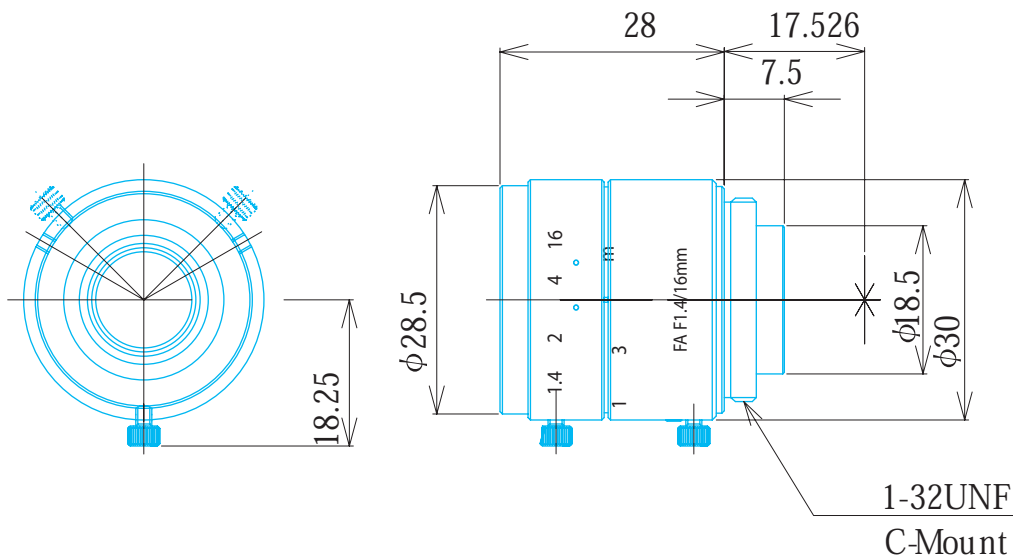

# Item No. GMN31614MCN-1

ITEM NO.		GMN31614MCN-1	
Focal Length		16	(mm)
Iris Range		F1.4 - 16	
Angle of View ( Hx V x D )	1/2"	22.2° x 16.5° x 27.5°	
	2/3"	30.5° x 22.8° x 38.3°	
MOD		0.2	( m )
Filter Thread		M=27 , P=0.5	
Dimention ( D x L )		φ 30.0 x 28.0	(mm)
Weight		40	( g )