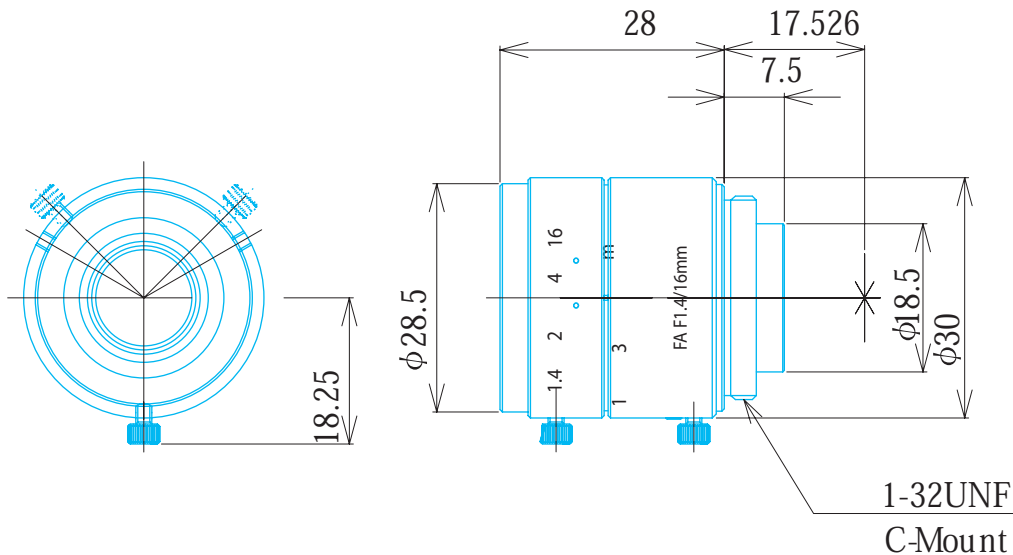

# Item No. GMN31614MCN-1

ITEM NO.		GMN31614MCN-1	
Focal Length		16	(mm)
Iris Range		F1.4 - 16	
Angle of View ( H x V x D )	1/2"	22.2° x 16.5° x 27.5°	
	2/3"	30.5° x 22.8° x 38.3°	
MOD		0.2	( m )
Filter Thread		M=27 , P=0.5	
Dimention ( D x L )		$\phi$ 30.0 x 28.0	(mm)
Weight		40	( g )