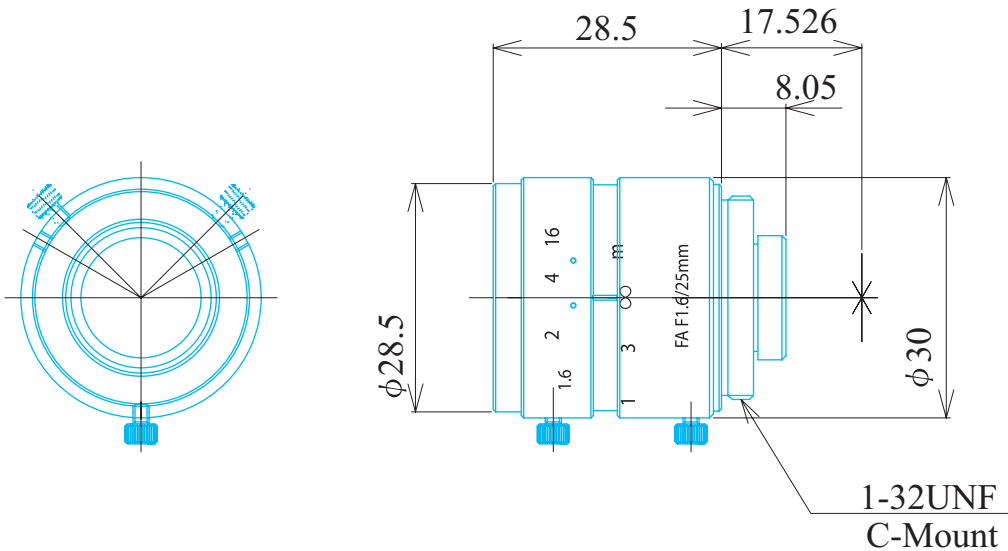

# Item No. GMN32516MCN-1

ITEM NO.		GMN32516MCN-1	
Focal Length		25	(mm)
Iris Range		F1.6 - 16	
Angle of View ( Hx V x D )	1/2"	15.3° x 11.4° x 19.1°	
	2/3"	21.0° x 16.7° x 26.3°	
MOD		0.2	( m )
Filter Thread		M=27 , P=0.5	
Dimention ( D x L )		φ 30.0 x 28.5	(mm)
Weight		50	( g )