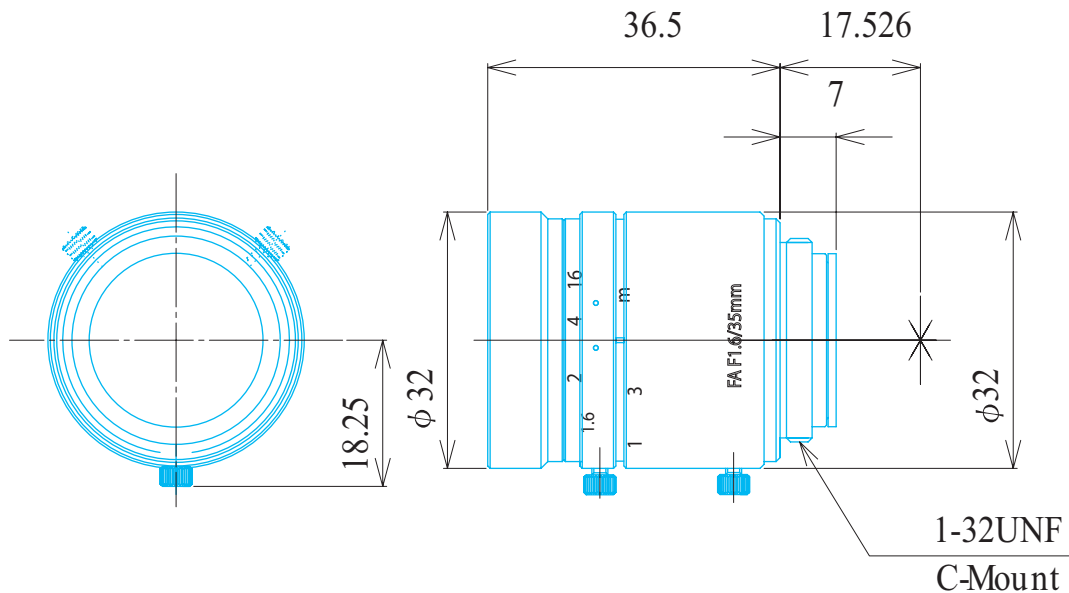

Manual Lenses

Item No. GMN33516MCN-1

ITEM NO.		GMN33516MCN-1	
Focal Length		35	(mm)
Iris Range		F1.6 - 16	
Angle of View (H x V x D)	1/2"	10.5° x 7.9° x 13.1°	
	2/3"	14.4° x 10.8° x 17.9°	
MOD		0.35	(m)
Filter Thread		M=30.5 , P=0.5	
Dimention (D x L)		φ 32.0 x 36.5	(mm)
Weight		75	(g)