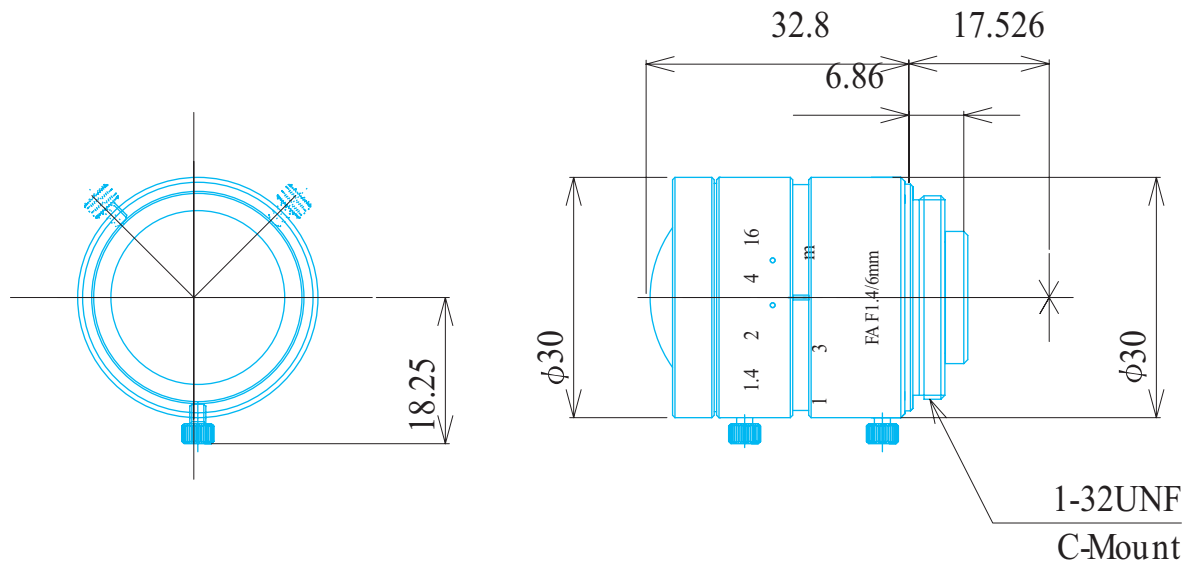

Manual Lenses

Item No. GMN36014MCN-1

ITEM NO.		GMN36014MCN-1
Focal Length		6 (mm)
Iris Range		F1.4 - 16
Angle of View (H x V x D)	1/2"	59.4° x 44.5° x 74.3°
	2/3"	81.9° x 61.2° x 102.9°
MOD		0.1 (m)
Filter Thread		-
Dimention (D x L)		φ 30.0 x 33.0 (mm)
Weight		65 (g)