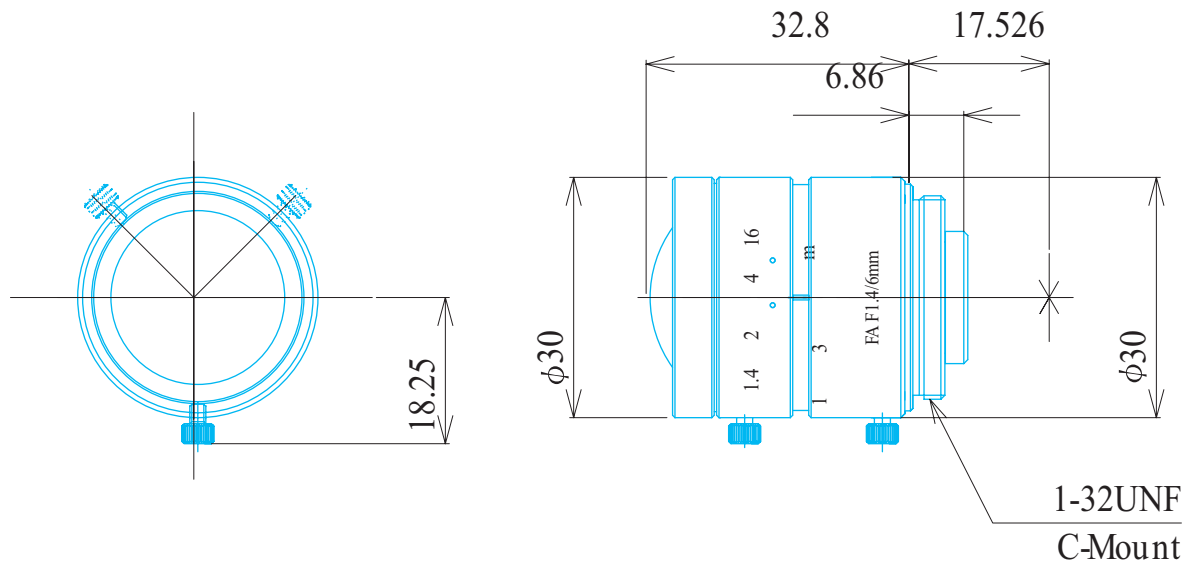

# Item No. GMN36014MCN-1

ITEM NO.		GMN36014MCN-1
Focal Length		6 (mm)
Iris Range		F1.4 - 16
Angle of View ( H x V x D )	1/2"	59.4° x 44.5° x 74.3°
	2/3"	81.9° x 61.2° x 102.9°
MOD		0.1 (m)
Filter Thread		-
Dimention ( D x L )		φ 30.0 x 33.0 (mm)
Weight		65 (g)