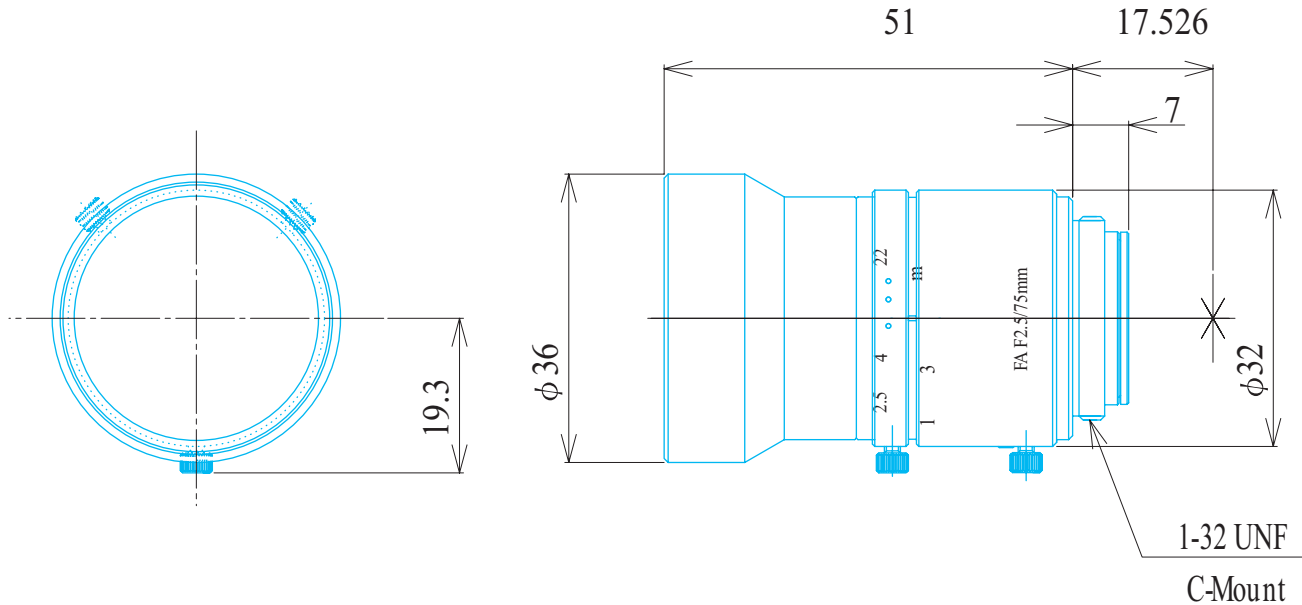

Manual Lenses

Item No. GMN37525MCN-1

ITEM NO.		GMN37525MCN-1	
Focal Length		75	(mm)
Iris Range		F2.5 - 16	
Angle of View (H x V x D)	1/2"	4.9° x 3.7° x 6.1°	
	2/3"	6.7° x 5.0° x 8.3°	
MOD		1.2	(m)
Filter Thread		M=34 , P=0.5	
Dimention (D x L)		φ 36.0 x 51.0	(mm)
Weight		90	(g)