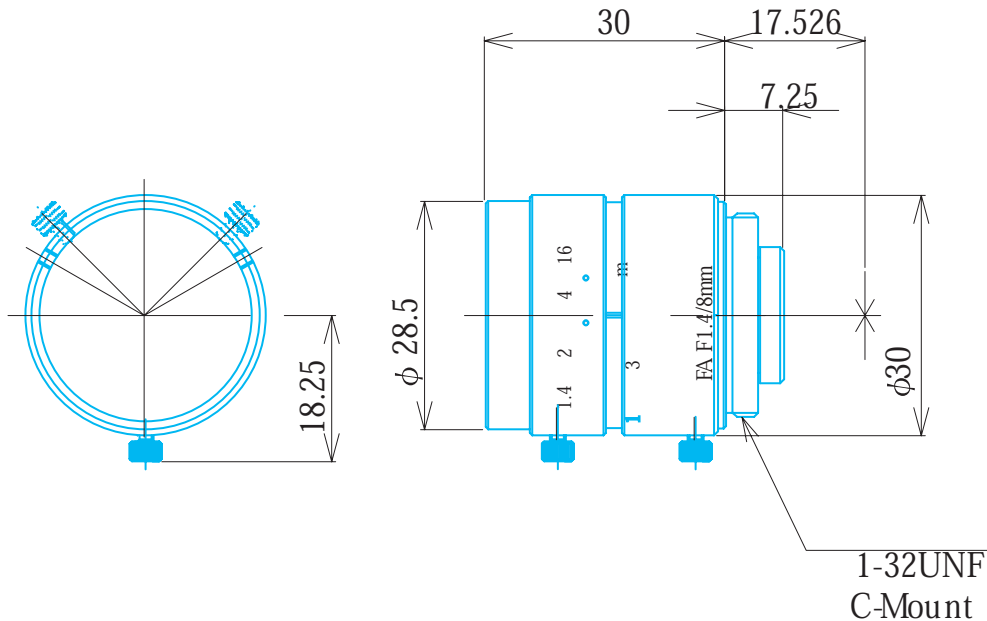

Manual Lenses

Item No. GMN38014MCN-1

ITEM NO.		GMN38014MCN-1	
Focal Length		8	(mm)
Iris Range		F1.4 - 16	
Angle of View (Hx V x D)	1/2"	46.2° x 34.6° x 58.1°	
	2/3"	64.2° x 47.7° x 81.3°	
MOD		0.1	(m)
Filter Thread		M=27 , P=0.5	
Dimention (D x L)		φ 30.0 x 30.0	(mm)
Weight		55	(g)