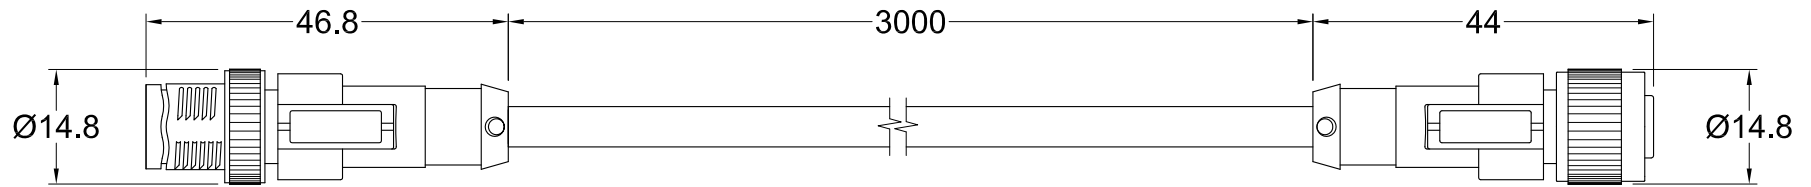

HRK-3

All dimensions in mm

M12 X 1 MALE CONNECTOR, REVERSE KEYED

PIN 1: BROWN
PIN 2: WHITE
PIN 3: BLUE
PIN 4: BLACK

M12 X 1 FEMALE CONNECTOR, REVERSE KEYED

PIN 1: BROWN
PIN 2: WHITE
PIN 3: BLUE
PIN 4: BLACK