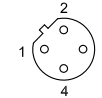

HRK-3

All dimensions in mm

M12 X 1 MALE CONNECTOR, REVERSE KEYED

PIN 1: BROWN
PIN 2: WHITE
PIN 3: BLUE
PIN 4: BLACK

M12 X 1 FEMALE CONNECTOR, REVERSE KEYED

PIN 1: BROWN
PIN 2: WHITE
PIN 3: BLUE
PIN 4: BLACK