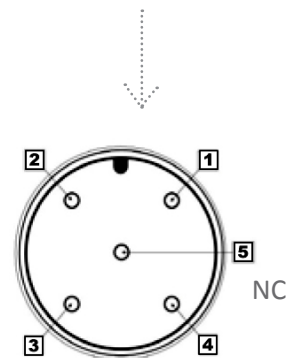

Wiring Diagram

| Flying Leads | Function |
|--------------|---------------|
| RED | +24VDC |
| WHITE | 0~10V |
| BLACK | Ground |
| GREEN | Signal Ground |

18 AWG 4 WIRES CABLE X 1
 When not using intensity control, connect 0-10V control line to +24 (Max Intensity Control = 25V) and intensity control ground to ground

M12 Connector

| PIN # | Function |
|-------|---------------------------|
| 1 | +24VDC |
| 2 | 0-10VDC Intensity Control |
| 3 | Ground |
| 4 | Signal Ground |

Active Area Dimensions Camera Aperture

| Active Area | Dimensions | Camera Aperture |
|--------------|----------------|-----------------|
| 17.5" I.D. | 10.45in x 25in | 2in |
| 444.5mm I.D. | 265mm x 635mm | 50.8mm |