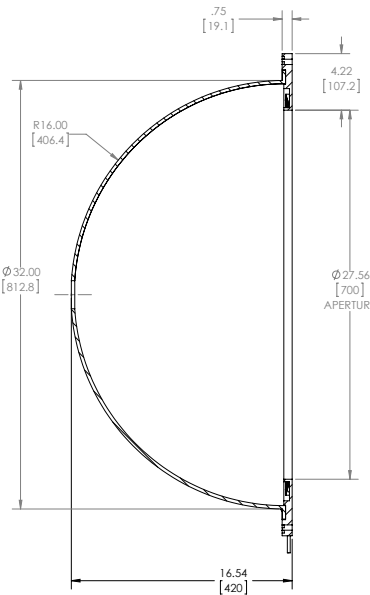

Active Area Dimensions Camera Aperture

27.5" I.D.	16.54in x 36in	2.10in
698mm I.D.	420mm x 914mm	53.3mm

M12 Connector

PIN #	Function
1	+24VDC
2	0-10VDC Intensity Control
3	Ground
4	Signal Ground

ORDERING INFORMATION:

• M B - D L 9 0 6 - - 2 4 -

W White 6000k
R Red 630nm
G Green 530nm
B Blue 455 nm
IRN Infrared 850nm
RGB 625/530/455nm

***BLANK** 10 ft. Flying Leads
T M12 Quick Disconnect
ILD In Line Dimmer
ILS In Line Strobe (customer provide trigger info)
LL Long Focal Lens

MetaBright™ High Power Diffuse Dome Light

Model#: MB-DL906

Drawing

REVISIONS				
ZONE	REV.	DESCRIPTION	DATE	APPROVED
	F	DRAWING NUMBER WAS DL660, KW	1/25/2011	
	G	ADDED PART NO. AND MOVED DWG NO., KW	2/10/2011	
	H	2.10 DIA. WAS 1.80 DIA., KW	2/24/2011	
	J		7/26/2011	
	K	ADDED CLEAR ACRYLIC COVER AND SPACERS, KW	12/27/2011	

SECTION A-A
SCALE 1 : 5

NOTES: UNLESS OTHERWISE SPECIFIED

- SUPPLIED: 30 FT.(914 CM) ELECTRICAL CABLE WITH FLYING LEADWIRES.

UNLESS OTHERWISE SPECIFIED:		NAME	DATE	METAPHASE TECHNOLOGIES, INC. TITLE: DOME LIGHT, 27.5 INCH (698.5) ID 32 INCH (812.8) OD SALES DWG
DIMENSIONS ARE IN INCHES	DRAWN	KW	7-26-11	
ISO DIMENSIONS:	CHECKED			
FRACTIONAL & ANGULAR MATCHES	ENG APPR.			
	THIRD PLACE DECIMAL			
	THIRD PLACE DECIMAL			
	INTERPRET GEOMETRIC TOLERANCING PER:	G.A.		
	AS SHOWN			
	DRAWING NO.	DL906		REV
	SIZE / PART NO.	C / MB-DL906		K