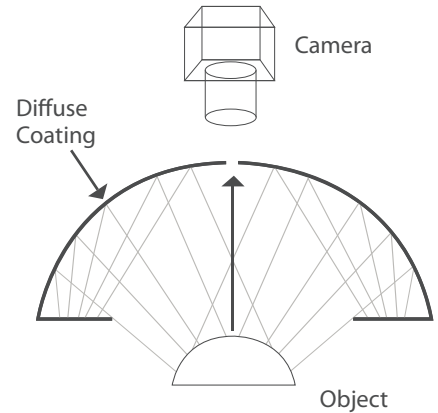

Active Area Dimensions Camera Aperture

27.5" I.D.	16.54in x 36in	2.10in
698mm I.D.	420mm x 914mm	53.3mm

M12 Connector

PIN #	Function
1	+24VDC
2	0-10VDC Intensity Control
3	Ground
4	Signal Ground

ORDERING INFORMATION:

• M B - D L 9 0 6 - - 2 4 -

W White 6000k
R Red 630nm
G Green 530nm
B Blue 455 nm
IRN Infrared 850nm
RGB 625/530/455nm

***BLANK** 10 ft. Flying Leads
T M12 Quick Disconnect
ILD In Line Dimmer
ILS In Line Strobe (customer provide trigger info)
LL Long Focal Lens

MetaBright™ High Power Diffuse Dome Light

Model#: MB-DL906

Drawing

REVISIONS				
ZONE	REV.	DESCRIPTION	DATE	APPROVED
	F	DRAWING NUMBER WAS DL660, KW	1/25/2011	
	G	ADDED PART NO. AND MOVED DWG NO., KW	2/10/2011	
	H	2.10 DIA. WAS 1.80 DIA., KW	2/24/2011	
	J		7/26/2011	
	K	ADDED CLEAR ACRYLIC COVER AND SPACERS, KW	12/27/2011	