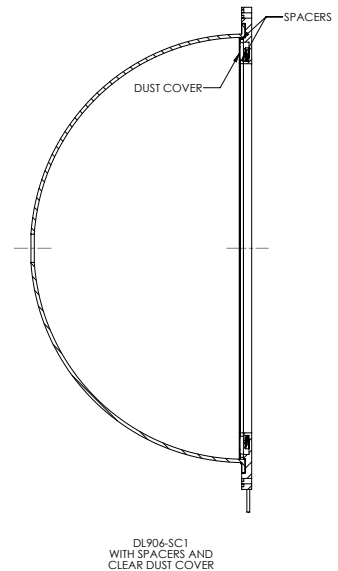

Active Area Dimensions Camera Aperture

27.5" I.D.	16.54in x 36in	2.10in
698mm I.D.	420mm x 914mm	53.3mm

M12 Connector

PIN #	Function
1	+24VDC
2	0-10VDC Intensity Control
3	Ground
4	Signal Ground

ORDERING INFORMATION:

MetaBright™ High Power Diffuse Dome Light

Model#: MB-DL906

Drawing

REVISIONS				
ZONE	REV.	DESCRIPTION	DATE	APPROVED
	F	DRAWING NUMBER WAS DL660, KW	1/25/2011	
	G	ADDED PART NO. AND MOVED DWG NO., KW	2/10/2011	
	H	2.10 DIA. WAS 1.80 DIA., KW	2/24/2011	
	J		7/26/2011	
	K	ADDED CLEAR ACRYLIC COVER AND SPACERS, KW	12/27/2011	

SECTION A-A
SCALE 1 : 5

NOTES: UNLESS OTHERWISE SPECIFIED

- SUPPLIED: 30 FT.(914 CM) ELECTRICAL CABLE WITH FLYING LEADWIRES.

UNLESS OTHERWISE SPECIFIED:		NAME	DATE	METAPHASE TECHNOLOGIES, INC. TITLE: DOME LIGHT, 27.5 INCH (698.5) ID 32 INCH (812.8) OD SALES DWG
DIMENSIONS ARE IN INCHES	DRAWN	KW	7-26-11	
ISO DIMENSIONS:	CHECKED			
FRACTIONAL & ANGULAR MATCHES	ENG APPR.			
	THIRD PLACE DECIMAL			
	THIRD PLACE DECIMAL			
	INTERPRET GEOMETRIC TOLERANCING PER:	G.A.		
	AS SHOWN			
	DRAWING NO.	DL906		REV
	SIZE / PART NO.	C / MB-DL906		K