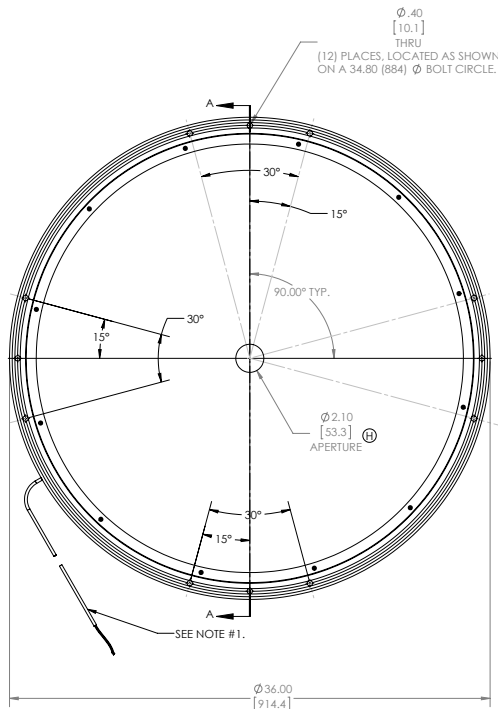

Active Area Dimensions Camera Aperture

27.5" I.D.	16.54in x 36in	2.10in
698mm I.D.	420mm x 914mm	53.3mm

M12 Connector

PIN #	Function
1	+24VDC
2	0-10VDC Intensity Control
3	Ground
4	Signal Ground

ORDERING INFORMATION:

• M B - D L 9 0 6 - - 2 4 -

W White 6000k
R Red 630nm
G Green 530nm
B Blue 455 nm
IRN Infrared 850nm
RGB 625/530/455nm

***BLANK** 10 ft. Flying Leads
T M12 Quick Disconnect
ILD In Line Dimmer
ILS In Line Strobe (customer provide trigger info)
LL Long Focal Lens

MetaBright™ High Power Diffuse Dome Light

Model#: MB-DL906

Drawing

REVISIONS				
ZONE	REV.	DESCRIPTION	DATE	APPROVED
	F	DRAWING NUMBER WAS DL660, KW	1/25/2011	
	G	ADDED PART NO. AND MOVED DWG NO., KW	2/10/2011	
	H	2.10 DIA. WAS 1.80 DIA., KW	2/24/2011	
	J		7/26/2011	
	K	ADDED CLEAR ACRYLIC COVER AND SPACERS, KW	12/27/2011	

SECTION A-A
SCALE 1 : 5

NOTES: UNLESS OTHERWISE SPECIFIED

- SUPPLIED: 30 FT.(914 CM) ELECTRICAL CABLE WITH FLYING LEADWIRES.

UNLESS OTHERWISE SPECIFIED:		NAME	DATE	METAPHASE TECHNOLOGIES, INC. TITLE: DOME LIGHT, 27.5 INCH (698.5) ID 32 INCH (812.8) OD SALES DWG
DIMENSIONS ARE IN INCHES	DRAWN	KW	7-26-11	
ISO DIMENSIONS:	CHECKED			
FRACTIONAL & ANGULAR MATCHES	ENG APPR.			
	THIRD PLACE DECIMAL			
	THIRD PLACE DECIMAL			
	INTERPRET GEOMETRIC TOLERANCING PER:	G.A.		
	AS SHOWN			
	DRAWING NO.	DL906		REV
	SIZE / PART NO.	C / MB-DL906		K