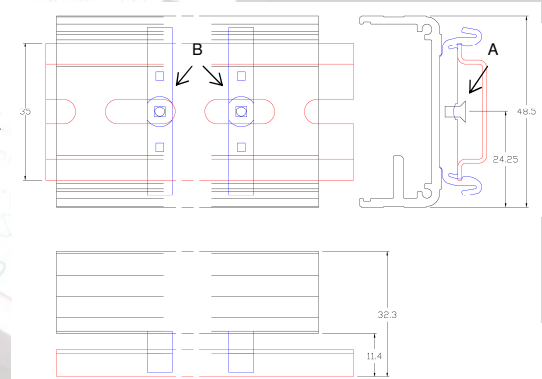

### Installation

- Each metal mounting bracket 'B' is fixed to the unit using an M4x6mm socket cap screw 'A', as shown

### Pack Contents

Description	Drawing Ref	Quantity
Mounting Bracket	B	2
M3x5mm Countersunk screw	A	2

### Dimensional Information

The illustration here shows a CC320 mounted on a standard 'top hat' (35mm x 7.5mm) symmetric DIN rail.

### Installation

- Each plastic mounting bracket 'B' is fixed to the unit using an M3x5mm countersunk screw 'A', as shown