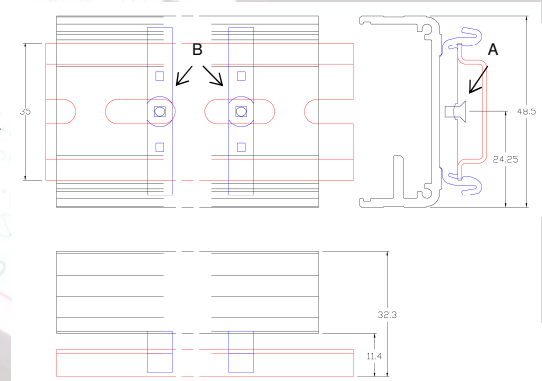

### Pack Contents

Description	Drawing Ref	Quantity
Mounting Bracket	B	2
M3x5mm Countersunk screw	A	2

### Dimensional Information

The illustration here shows a CC320 mounted on a standard 'top hat' (35mm x 7.5mm) symmetric DIN rail.

### Installation

- Each plastic mounting bracket 'B' is fixed to the unit using an M3x5mm countersunk screw 'A', as shown