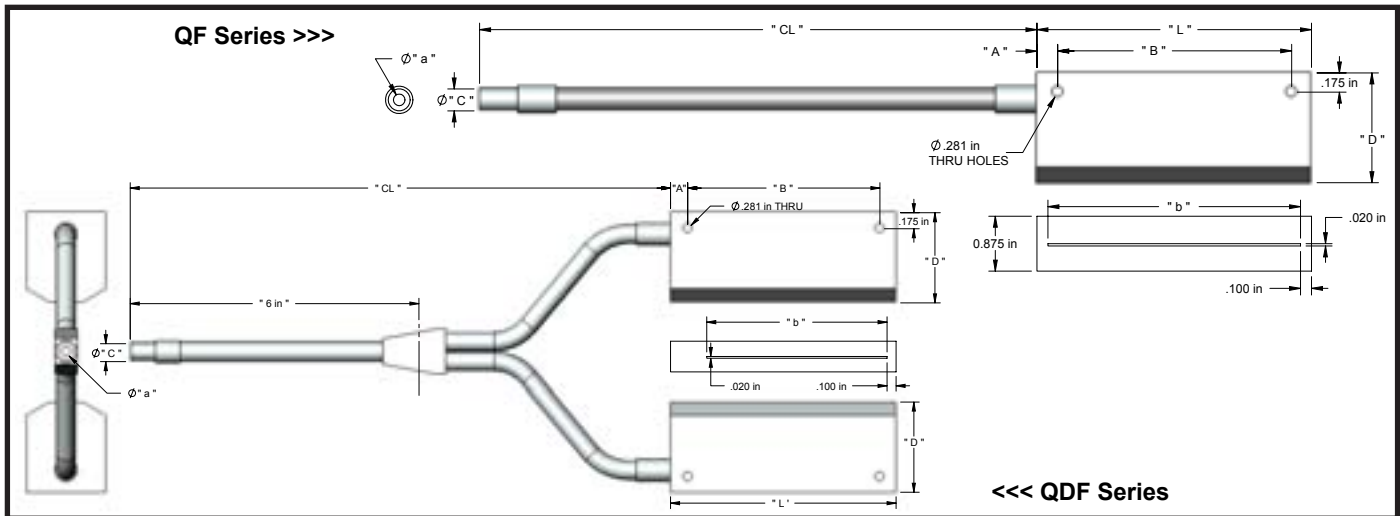

Glass Fiber Optic Line Lights - Borosilicate core/Borosilicate clad

| Spectral Curve | Specifications | |
|---|---------------------------|---|
|  | Individual Fiber Diameter | 0.002" (0.051 mm) Typical; 0.001" (0.025 mm) Available |
| | Acceptance Cone | 68.0° |
| | Numerical Aperture | .55 |
| | Fiber Material | Core: Borosilicate Cladding: Borosilicate |
| | Temperature capabilities | -40°F to 220°F (-40°C to 107°C) |
| | Spectral Transmittance | 400nm-2000nm (.40-2.0 microns) |
| | Minimum Bend Radius | 1 1/2" for 1/8" and 1/16" bundle diameter / 3" for 1/4" bundle dia. |
| | Maximum Breakage | 2% |
| | Housing Material | Anodized Black Aluminum Housing |

QF- Standard End Ferrule, PVC Sheathing, Rated for -40°F to 221°F

| Model | Part # | a | b | c | L | D | CL |
|---------|--------------|-----------|-----------|----------------|-----------|-----------|---------------------|
| QF5536 | 700004840036 | .550" | 12.00" | .995" (25.3mm) | 14.31" | 2.687" | 36" (914.40 mm) 48" |
| QF5548 | 700004840048 | (13.97mm) | (304.8mm) | | (363.5mm) | (68.25mm) | (1219.2 mm) 72" |
| QF5572 | 700004840072 | | | | | | (1828.8 mm) |
| QF7836 | 700004060036 | .760" | 24.00" | .995" (25.3mm) | 26.31" | 2.687" | 36" (914.40 mm) 48" |
| QF7848 | 700004060048 | (19.30mm) | (609.6mm) | | (668.3mm) | (68.25mm) | (1219.2 mm) 144" |
| QF78144 | 700004060144 | | | | | | (3657 mm) |

QF- Standard End Ferrule, PVC Sheathing, Rated for -40°F to 221°F

| Model | Part # | a | b | c | L | D | CL |
|----------|--------------|-----------|------------|----------------|------------|-----------|-----------------|
| QF9648 | 700004910048 | .679" | 36.00" | .995" (25.3mm) | 38.31" | 2.687" | 48" (1219.2 mm) |
| QF11048 | 700001470048 | .778" | 48.00" | .995" (25.3mm) | 50.3" | 2.687" | 48" (1219.2 mm) |
| QF11072 | 700001470072 | (19.76mm) | (1219.2mm) | | (1277.6mm) | (68.25mm) | 72" (1828.8 mm) |
| QF110120 | 700001470120 | | | | | | 120" (3048.0mm) |