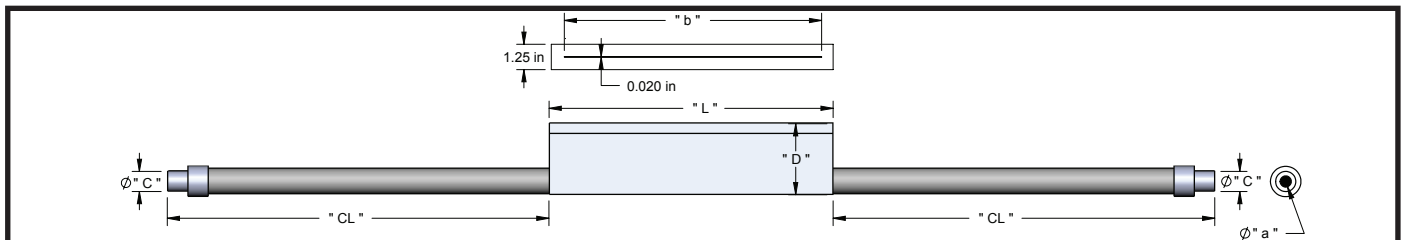

Glass Fiber Optic Line Lights - Borosilicate core/Borosilicate clad

| Spectral Curve | Specifications | |
|---|---------------------------|---|
|  | Individual Fiber Diameter | 0.002" (0.051 mm) Typical; 0.001" (0.025 mm) Available |
| | Acceptance Cone | 68.0° |
| | Numerical Aperture | .55 |
| | Fiber Material | Core: Borosilicate Cladding: Borosilicate |
| | Temperature capabilities | -40°F to 220°F (-40°C to 107°C) |
| | Spectral Transmittance | 400nm-2000nm (.40-2.0 microns) |
| | Minimum Bend Radius | 1 1/2" for 1/8" and 1/16" bundle diameter / 3" for 1/4" bundle dia. |
| | Maximum Breakage | 2% |
| | Housing Material | Anodized Black Aluminum Housing |

QF- Standard End Ferrule, PVC Sheathing, Rated for -40°F to 221°F

| Model | Part # | a | b | c | L | D | CL |
|---------|--------------|-----------|-----------|----------------|-----------|-----------|---------------------|
| QF5536 | 700004840036 | .550" | 12.00" | .995" (25.3mm) | 14.31" | 2.687" | 36" (914.40 mm) 48" |
| QF5548 | 700004840048 | (13.97mm) | (304.8mm) | | (363.5mm) | (68.25mm) | (1219.2 mm) 72" |
| QF5572 | 700004840072 | | | | | | (1828.8 mm) |
| QF7836 | 700004060036 | .760" | 24.00" | .995" (25.3mm) | 26.31" | 2.687" | 36" (914.40 mm) 48" |
| QF7848 | 700004060048 | (19.30mm) | (609.6mm) | | (668.3mm) | (68.25mm) | (1219.2 mm) 144" |
| QF78144 | 700004060144 | | | | | | (3657 mm) |

QF- Standard End Ferrule, PVC Sheathing, Rated for -40°F to 221°F

| Model | Part # | a | b | c | L | D | CL |
|----------|--------------|-----------|------------|----------------|------------|-----------|-----------------|
| QF9648 | 700004910048 | .679" | 36.00" | .995" (25.3mm) | 38.31" | 2.687" | 48" (1219.2 mm) |
| QF11048 | 700001470048 | .778" | 48.00" | .995" (25.3mm) | 50.3" | 2.687" | 48" (1219.2 mm) |
| QF11072 | 700001470072 | (19.76mm) | (1219.2mm) | | (1277.6mm) | (68.25mm) | 72" (1828.8 mm) |
| QF110120 | 700001470120 | | | | | | 120" (3048.0mm) |