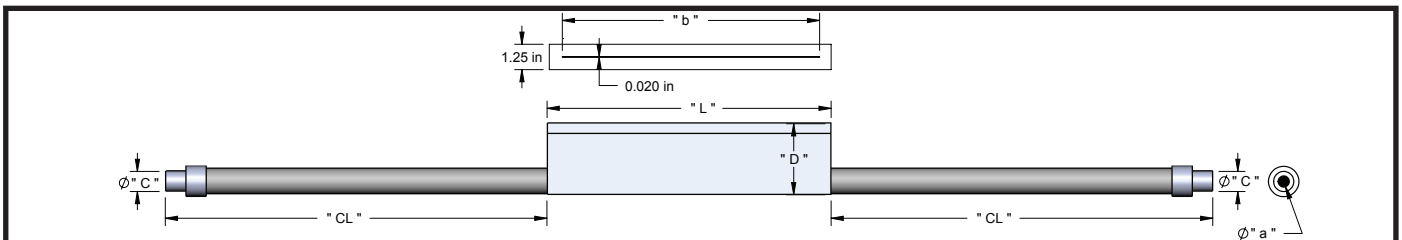

Glass Fiber Optic Line Lights - Borosilicate core/Borosilicate clad

Spectral Curve	Specifications
	Individual Fiber Diameter
	Acceptance Cone
	Numerical Aperture
	Fiber Material
	Temperature capabilities
	Spectral Transmittance
	Minimum Bend Radius
	Maximum Breakage
	Housing Material

QF- Standard End Ferrule, PVC Sheathing, Rated for -40°F to 221°F

Model	Part #	a	b	c	L	D	CL
QF5536	700004840036	.550" (13.97mm)	12.00" (304.8mm)	.995" (25.3mm)	14.31" (363.5mm)	2.687" (68.25mm)	36" (914.40 mm) 48"
QF5548	700004840048						(1219.2 mm) 72"
QF5572	700004840072						(1828.8 mm)
QF7836	700004060036	.760" (19.30mm)	24.00" (609.6mm)	.995" (25.3mm)	26.31" (668.3mm)	2.687" (68.25mm)	36" (914.40 mm) 48"
QF7848	700004060048						(1219.2 mm) 144"
QF78144	700004060144						(3657 mm)

QF- Standard End Ferrule, PVC Sheathing, Rated for -40°F to 221°F

Model	Part #	a	b	c	L	D	CL
QF9648	700004910048	.679" (17.25mm)	36.00" (914.40mm)	.995" (25.3mm)	38.31" (973.1mm)	2.687" (68.25mm)	48" (1219.2 mm)
QF11048	700001470048	.778" (19.76mm)	48.00 (1219.2mm)	.995" (25.3mm)	50.3" (1277.6mm)	2.687" (68.25mm)	48" (1219.2 mm)
QF11072	700001470072						72" (1828.8 mm)
QF110120	700001470120						120" (3048.0mm)