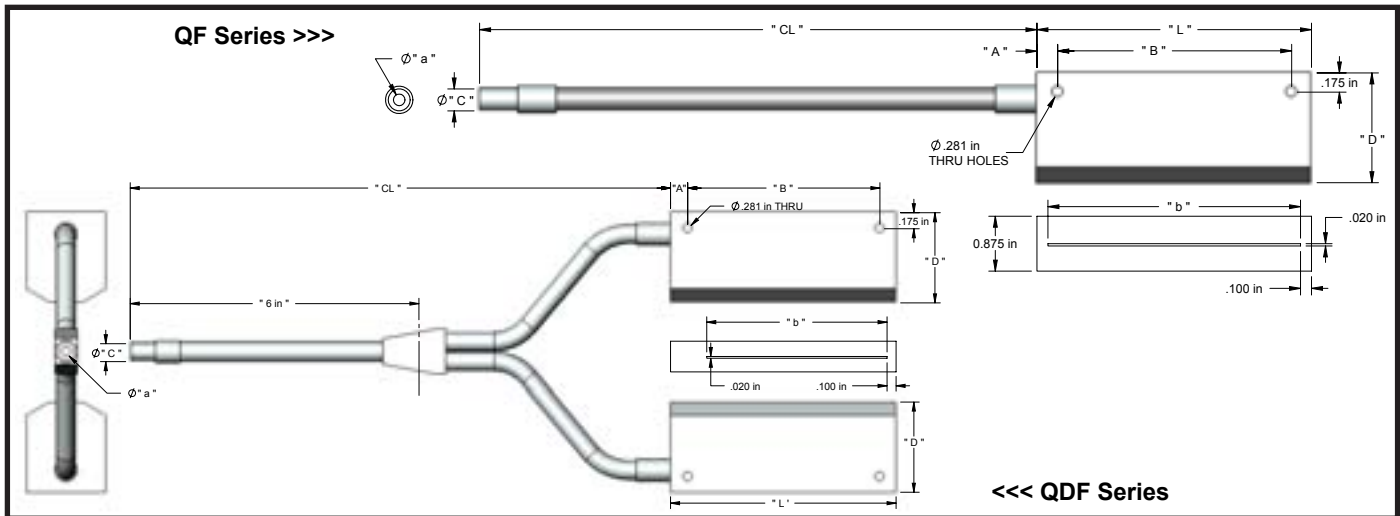

Glass Fiber Optic Line Lights - Borosilicate core/Borosilicate clad

Spectral Curve	Specifications
	Individual Fiber Diameter
	Acceptance Cone
	Numerical Aperture
	Fiber Material
	Temperature capabilities
	Spectral Transmittance
	Minimum Bend Radius
	Maximum Breakage
	Housing Material

QF- Standard End Ferrule, PVC Sheathing, Rated for -40°F to 221°F

Model	Part #	a	b	c	L	D	CL
QF5536	700004840036	.550" (13.97mm)	12.00" (304.8mm)	.995" (25.3mm)	14.31" (363.5mm)	2.687" (68.25mm)	36" (914.40 mm) 48"
QF5548	700004840048						(1219.2 mm) 72"
QF5572	700004840072						(1828.8 mm)
QF7836	700004060036	.760" (19.30mm)	24.00" (609.6mm)	.995" (25.3mm)	26.31" (668.3mm)	2.687" (68.25mm)	36" (914.40 mm) 48"
QF7848	700004060048						(1219.2 mm) 144"
QF78144	700004060144						(3657 mm)

QF- Standard End Ferrule, PVC Sheathing, Rated for -40°F to 221°F

Model	Part #	a	b	c	L	D	CL
QF9648	700004910048	.679" (17.25mm)	36.00" (914.40mm)	.995" (25.3mm)	38.31" (973.1mm)	2.687" (68.25mm)	48" (1219.2 mm)
QF11048	700001470048	.778" (19.76mm)	48.00 (1219.2mm)	.995" (25.3mm)	50.3" (1277.6mm)	2.687" (68.25mm)	48" (1219.2 mm)
QF11072	700001470072						72" (1828.8 mm)
QF110120	700001470120						120" (3048.0mm)