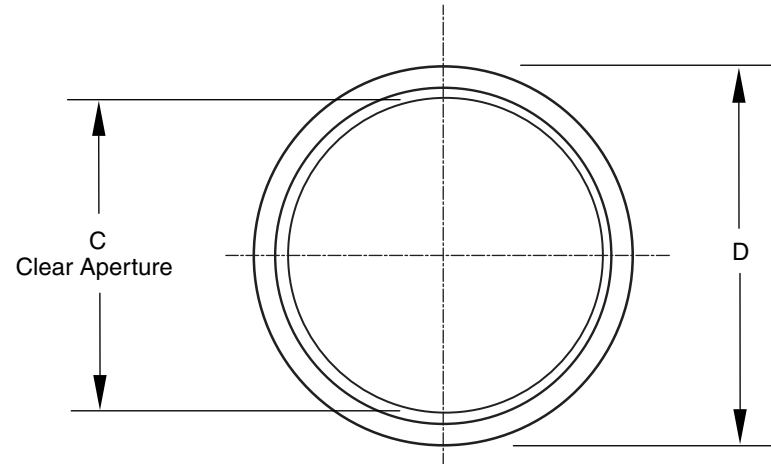

NOTES: 1. Material is silver or black anodized aluminum.  
2. Not to scale. Dimensions in mm  $\pm 0.3$ mm.

Step-up #	A LENS THREAD	B FILTER THREAD	C CLEAR APERTURE	D OUTER DIAMETER
SD27-25.5	M27 x P0.5	M25.5 x P0.5	22.5	29.5
SD30.5-27	M30.5 x P0.5	M27 x P0.5	26.3	33.4
SD34-30.5	M34 x P0.5	M30.5 x P0.5	30	36
SD46-40.5	M46 x P0.75	M40.5 x P0.5	39.7	49.8
SD48-40.5	M48 x P0.75	M40.5 x P0.5	40	49.8
SD49-46	M49 x P0.75	M46 x P0.75	45.3	51
SD52-46	M52 x P0.75	M46 x P0.75	45.3	54
SD52-49	M52 x P0.75	M49 x P0.75	48.3	54
SD55-46	M55 x P0.75	M46 x P0.75	45.3	57
SD55-49	M55 x P0.75	M49 x P0.75	48.3	57.4
SD55-52	M55 x P0.75	M52 x P0.75	51.2	56.8
SD58-46	M58 x P0.75	M46 x P0.75	45.3	60
SD58-52	M58 x P0.75	M52 x P0.75	51.2	60
SD58-55	M58 x P0.75	M55 x P0.75	54.3	60
SD62-46	M62 x P0.75	M46 x P0.75	45	64
SD62-52	M62 x P0.75	M52 x P0.75	51.2	64
SD62-55	M62 x P0.75	M55 x P0.75	54.3	64
SD62-58	M62 x P0.75	M58 x P0.75	57.3	64
SD67-46	M67 x P0.75	M46 x P0.75	45	70
SD67-55	M67 x P0.75	M55 x P0.75	54.3	68.7
SD67-62	M67 x P0.75	M62 x P0.75	61	70
SD72-46	M72 x P0.75	M46 x P0.75	45	74.5
SD72-55	M72 x P0.75	M55 x P0.75	54.3	75
SD72-62	M72 x P0.75	M62 x P0.75	61.3	75

## Step-down Ring

Part No.: SDXX-XX  
(Example: SD27-25.5 for  
25.5mm filter to an M27 x P0.5 lens)

November 12, 2009