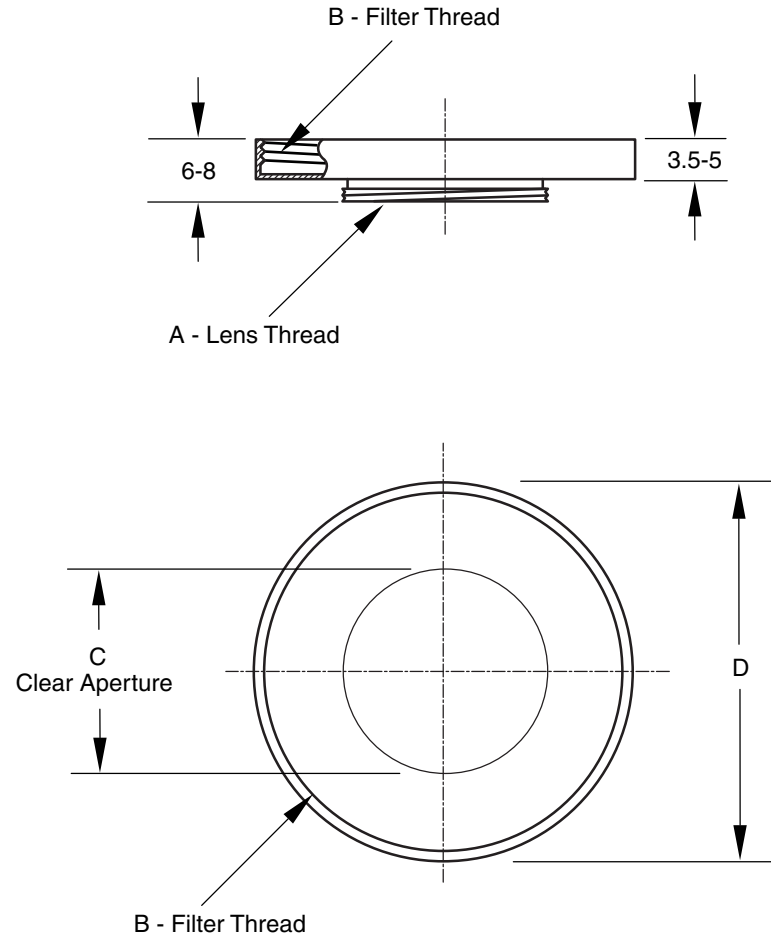

NOTES: 1. Material is silver or black anodized aluminum.  
2. Not to scale. Dimensions in mm  $\pm 0.3$ mm.

Step-up #	A LENS THREAD	B FILTER THREAD	C CLEAR APERTURE	D OUTER DIAMETER
SU25.5-27	M25.5 x P0.5	M27 x P0.5	21	28.5
SU25.5-30.5	M25.5 x P0.5	M30.5 x P0.5	22.5	32
SU25.5-46	M25.5 x P0.5	M46 x P0.75	22.5	48
SU27-30.5	M27 x P0.5	M30.5 x P0.5	23	32
SU27-37	M27 x P0.5	M37 x P0.75	24	39
SU27-40.5	M27 x P0.5	M40.5 x P0.5	24.5	42
SU27-46	M27 x P0.5	M46 x P0.75	24	48
SU28-37	M28 x P0.75	M37 x P0.75	25.8	39
SU30.5-34	M30.5 x P0.5	M34 x P0.5	27.5	36
SU30.5-46	M30.5 x P0.5	M46 x P0.75	27.5	48
SU34-46	M34 x P0.5	M46 x P0.75	31	48
SU35.5-37	M35.5 x P0.5	M37 x P0.75	32.5	39
SU37-46	M37 x P0.75	M46 x P0.75	33.2	48.5
SU37-49	M37 x P0.75	M49 x P0.75	33.2	31.5
SU37.5-46	M37.5 x P0.5	M46 x P0.75	34.5	48
SU39-46	M39 x P0.5	M46 x P0.75	36.5	48
SU39.5-43.5	M39.5 x P0.5	M43.5 x P0.75	37	46
SU40.5-46	M40.5 x P0.5	M46 x P0.75	37.5	48
SU43-46	M43 x P0.75	M46 x P0.75	40	48
SU46-49	M46 x P0.75	M49 x P0.75	43.5	51
SU46-52	M46 x P0.75	M52 x P0.75	43.5	55
SU46-55	M46 x P0.75	M55 x P0.75	43.5	57
SU46-58	M46 x P0.75	M58 x P0.75	43.5	60
SU49-52	M49 x P0.75	M52 x P0.75	46	54
SU49-58	M49 x P0.75	M58 x P0.75	46	60
SU52-58	M52 x P0.75	M58 x P0.75	49	60
SU52-67	M52 x P0.75	M67 x P0.75	49	70
SU55-58	M55 x P0.75	M58 x P0.75	52	60
SU55-62	M55 x P0.75	M62 x P0.75	51	64
SU58-62	M58 x P0.75	M62 x P0.75	55	64
SU62-67	M62 x P0.75	M67 x P0.75	60	70
SU62-72	M62 x P0.75	M72 x P0.75	59	74.5
SU62-77	M62 x P0.75	M77 x P0.75	57	79
SU62-82	M62 x P0.75	M82 x P0.75	59	84
SU77-95	M77 x P0.75	M95 x P1	74	98
SU77-105	M77 x P0.75	M105 x P1	74	108

**MIDOPT**  
Midwest Optical Systems, Inc.  
Machine Vision Filters, Lenses and Accessories  
322 Woodwork Lane, Palatine IL 60067  
P: 847-359-3550 F: 847-359-3567  
www.midopt.com

**Step-up Ring**  
Part No.: SUXX-XX  
(Example: SU25.5-46 for  
46mm filter to a M25.5 x P0.5 lens)  
October 22, 2010