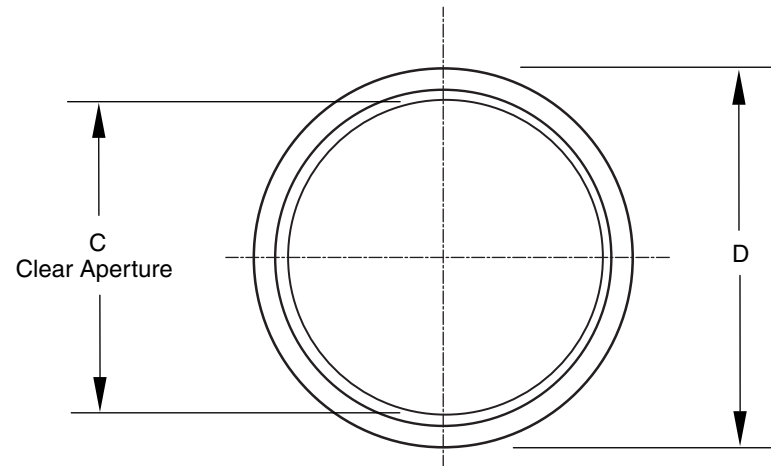

NOTES: 1. Material is silver or black anodized aluminum.  
2. Not to scale. Dimensions in mm  $\pm 0.3$ mm.

Step-up #	A LENS THREAD	B FILTER THREAD	C CLEAR APERTURE	D OUTER DIAMETER
SD27-25.5	M27 x P0.5	M25.5 x P0.5	22.5	29.5
SD30.5-27	M30.5 x P0.5	M27 x P0.5	26.3	33.4
SD34-30.5	M34 x P0.5	M30.5 x P0.5	30	36
SD46-40.5	M46 x P0.75	M40.5 x P0.5	39.7	49.8
SD48-40.5	M48 x P0.75	M40.5 x P0.5	40	49.8
SD49-46	M49 x P0.75	M46 x P0.75	45.3	51
SD52-46	M52 x P0.75	M46 x P0.75	45.3	54
SD52-49	M52 x P0.75	M49 x P0.75	48.3	54
SD55-46	M55 x P0.75	M46 x P0.75	45.3	57
SD55-49	M55 x P0.75	M49 x P0.75	48.3	57.4
SD55-52	M55 x P0.75	M52 x P0.75	51.2	56.8
SD58-46	M58 x P0.75	M46 x P0.75	45.3	60
SD58-52	M58 x P0.75	M52 x P0.75	51.2	60
SD58-55	M58 x P0.75	M55 x P0.75	54.3	60
SD62-46	M62 x P0.75	M46 x P0.75	45	64
SD62-52	M62 x P0.75	M52 x P0.75	51.2	64
SD62-55	M62 x P0.75	M55 x P0.75	54.3	64
SD62-58	M62 x P0.75	M58 x P0.75	57.3	64
SD67-46	M67 x P0.75	M46 x P0.75	45	70
SD67-55	M67 x P0.75	M55 x P0.75	54.3	68.7
SD67-62	M67 x P0.75	M62 x P0.75	61	70
SD72-46	M72 x P0.75	M46 x P0.75	45	74.5
SD72-55	M72 x P0.75	M55 x P0.75	54.3	75
SD72-62	M72 x P0.75	M62 x P0.75	61.3	75

## Step-down Ring

Part No.: SDXX-XX  
(Example: SD27-25.5 for  
25.5mm filter to an M27 x P0.5 lens)

November 12, 2009