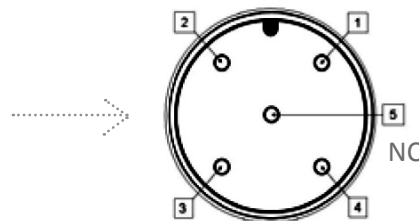

MetaBright™ Exolight

Model#: ISO-19

- ExoLight™ Isotropic diffused 19" fluorescent replacement style LED light.
- Whiter, brighter light with better stability than high frequency ballast T2 Fluorescent tubes.
- About 3 times brighter than fluorescent tubes.
- Our fluorescent replacement lights can be configured for wavelength and other specifications.
- Patent Pending technology.

Part #	Color	Power Supply	Specifications:
ISO-19-W-24	White 6000 K	24 volt power supply available upon request.	Current Consumption 1.2A
ISO-19-R-24	Red 630nm		Finish Black Anodized
ISO-19-B-24	Blue 470nm		Intensity Uniformity +/-5%
ISO-19-G-24	Green 530nm		Weight 3.0lb / 1360.78g
ISO-19-IRN-24	Infrared 850nm		Operating Temperature 120° F Max
ISO-19-IRL-24	Infrared 880nm		Illuminance 165,000 Lux
ISO-19-UVL-24	UV 395nm		Compliance CE/RoHS
ISO-19-UVS-24	UV 365nm		Lifetime Hours 75,000 Hours

10 ft. flying leads come standard on all products.
 Light features built-in constant current driver.
 No expensive controller required.

M12 Connector

PIN #	Function
1	+24VDC
2	0-10VDC Intensity Control
3	Ground
4	Signal Ground

MetaBright™ Exolight

Model#: ISO-19

Active Area Dimensions

Length: 45.72" / 1161.3mm
Width: 2.27" / 57.7mm

Length: 47.66" / 1210.5mm
Width: 2.27" / 57.7mm
Height: 2.27" / 57.6mm

Contact Us:

Contact your Metaphase Technologies Representative for options including: Diffuser Choice, Polarizer & Light Control Film, Specific Intensity & Uniformity, & Wavelength.