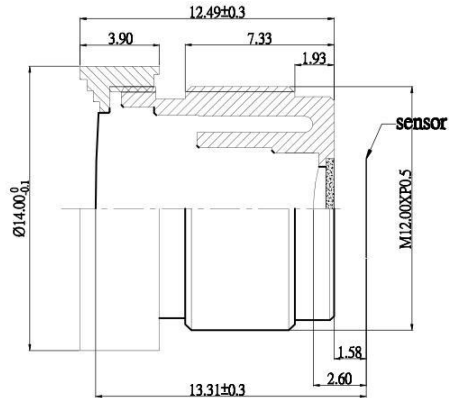

Vision Light Tech

creating optical solutions

EFL:	2.3mm		
F/NO:	F2.4		
TTL:	13.31MM		
Distortion:	<-18%		
Structure:	4E+IR		
BFL:	2.60mm		
FBL:	1.58mm		
Dimensions:	L	14.12mm	
	Φ	Φ14mm	Φ14mm
Thread Size:	M12*P0.5		
Sensor:	1/4"		
FOV:	H	V	D
	85	63	114
Pixel:	1.3MP		
Waterproof	No		
Model:	ACY1535PA1		