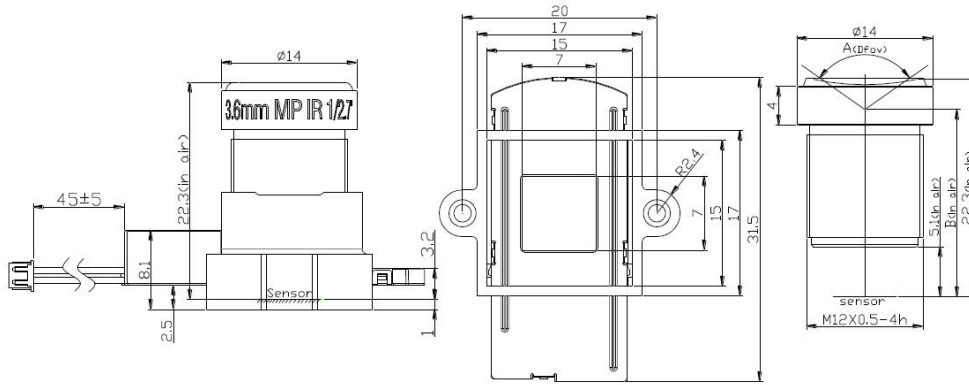

Vision Light Tech

creating optical solutions

Focal Length :	3.6mm	
Aperture (F) :	F2.0	
Image Size :	1/2.7"	
Focus Range:	0.3m~INF	
VIG:	>40% (1/2.7")	>50% (1/3")
TV distortion:	-17% (1/2.7")	-13%(1/3")
Chief Ray Angle:	<15° (1/2.7")	<14° (1/3")
(F.O.V.)(D/H/V): (Focus on INF)	68°/59°/32°	OV9712
	98°/76°/55°	OV9750 AR0130 IMX225
	113°/93°/49°	AR0230
Mount:	M12 x0.5	
Lens Structure:	2G+2P	
Total Track Length:	22.3MM (in air)	
Back Focal Length :	5.1mm	
Resolution:	5MP	

Vision Light Tech

creating optical solutions

Weight:	7g
Iris:	Fixed
Model:	ACMTV36IR5MPEPT9