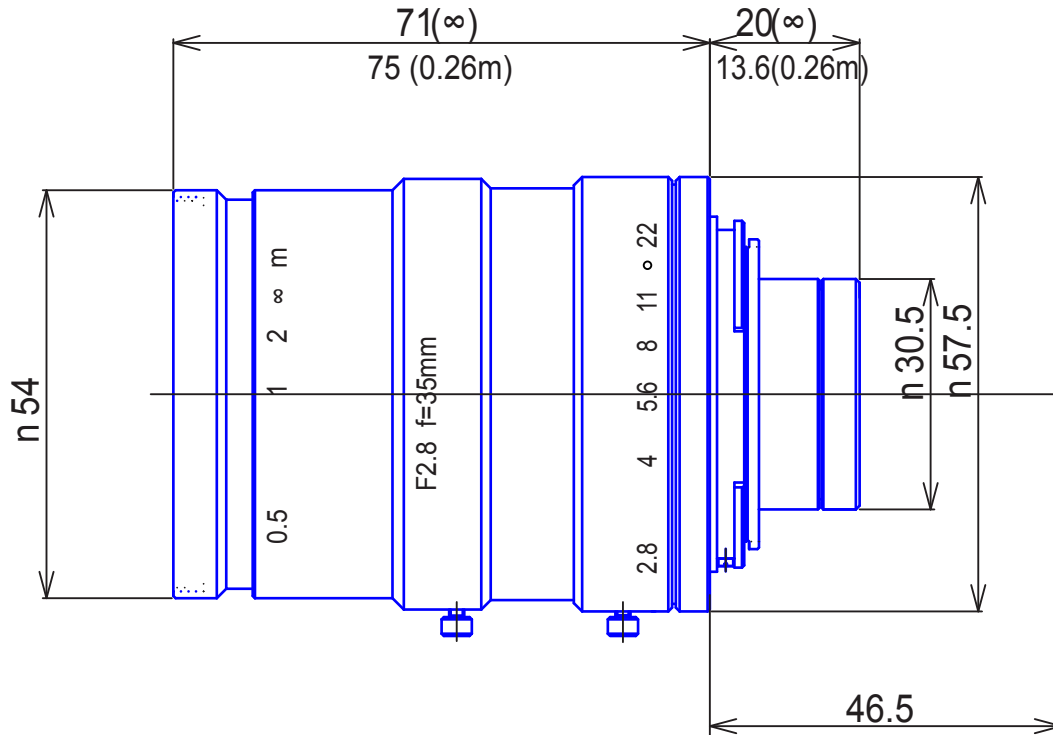

# Item No. GLS3528F-N

ITEM NO.	GLS3528F-N
Focal Length	35 (mm)
Iris Range	F2.8 - 22
Sensor Size	Ø43.2 (mm)
MOD	0.26 (m)
TV Distortion	-0.15 (%)
Frang Back	46.5mm In Air
Filter Size	M52 x 0.75
Front/Rear Effectiv	Ø37.7/24.6 (mm)