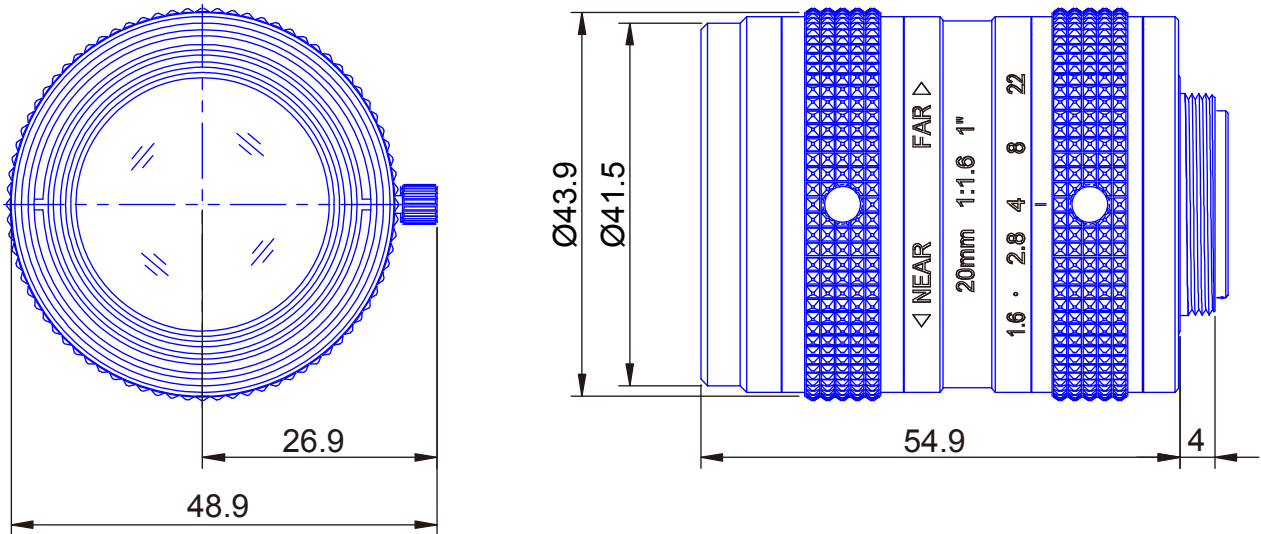

1inch Format High resolution 12 Megapixel Lenses Item No. GM12HR42016MCN

ITEM NO.		GM12HR42016MCN
Focal Length		20 (mm)
Iris Range		F1.6 - 22
Angle of View (H x V x D)	1"	36°1' x 27°2'
MOD		0.45 (m)
Filter Thread		M=39, P=0.5
Dimension (D x L)		Ø43 x 55 (mm)
Weight		165 (g)