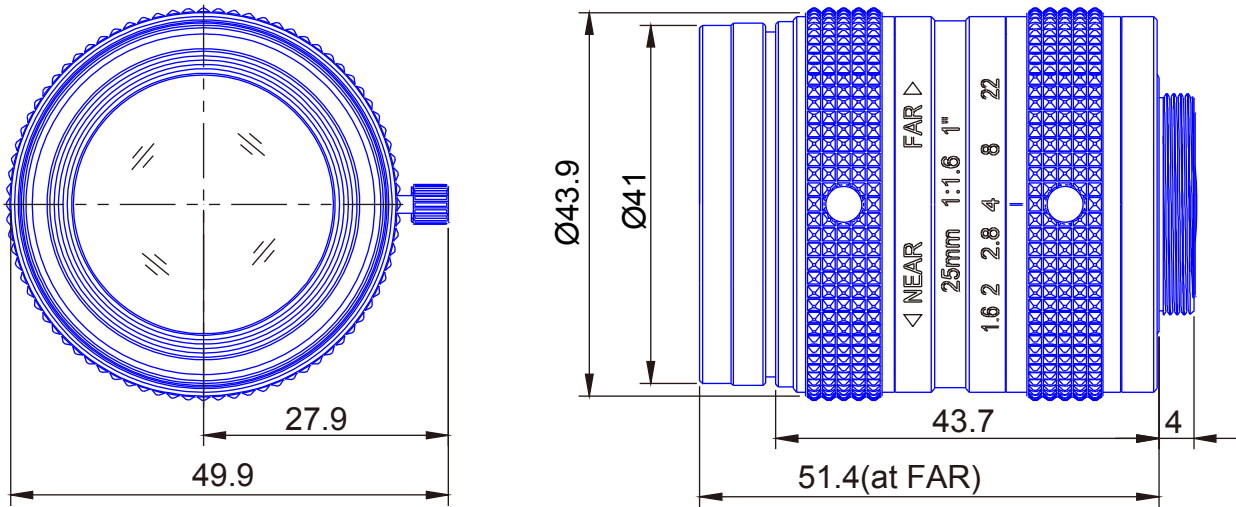

# 1inch Format High resolution 12 Megapixel Lenses

## Item No. GM12HR42516MCN

ITEM NO.		GM12HR42516MCN
Focal Length		25 (mm)
Iris Range		F1.6 - 22
Angle of View (H x V x D)	1"	29° x 21°8'
MOD		0.45 (m)
Filter Thread		M=39, P=0.5
Dimention ( D x L )		Ø43 x 52 (mm)
Weight		160 (g)