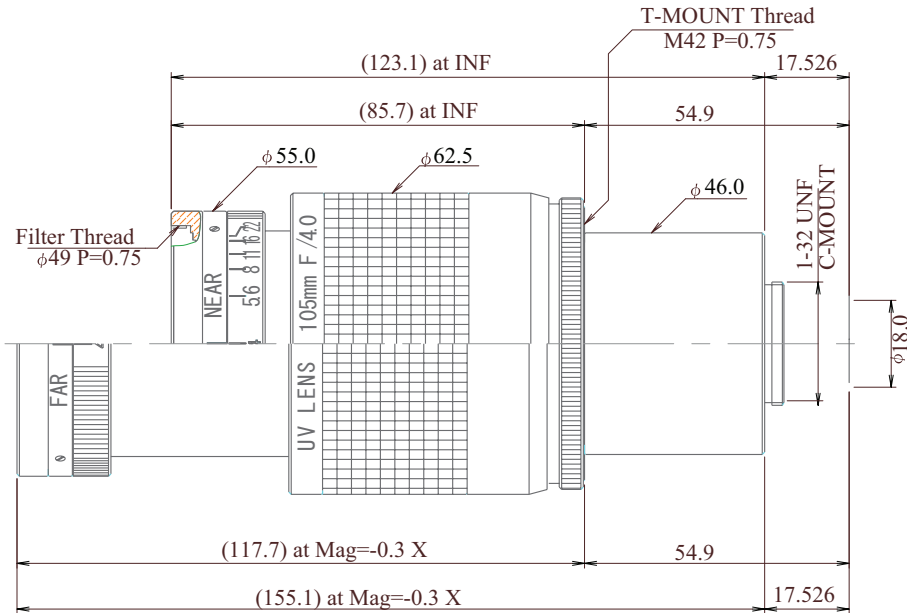

## GMUV510540C

+31 (0) 413 26 00 67

Part No.	GMUV510540C
Focal Length	105mm
Iris Range	f/4.0-22
Image Circle	18mm
Mount	C, T
Filter Thread	M49 x P0.75
Angle of View (HxVxD) 1"	6.98° x 5.24° x 8.73°
Weight	155g
Dimension (DxL)	Ø43 x 49
Drive	-