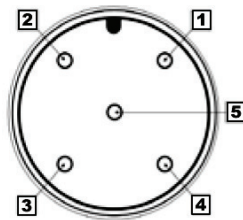

Wiring Diagram	
Flying Leads	Function
RED	+24VDC
BLACK	Ground
WHITE	+24VDC
GREEN	Ground

24 AWG 4 WIRES CABLE X 1
When not using intensity control, connect 0-10V control line to +24 (Max Intensity Control = 25V) and intensity control ground to ground

ORDERING INFORMATION:

• ISO - 14 - ☐ - 24 - ☐

W	White 5500k	*BLANK	10 ft. Flying Leads
R	Red 630nm	T	M12 Quick Disconnect
G	Green 530nm	ILD	In Line Dimmer
B	Blue 455 nm	ILS	In Line Strobe (customer provide trigger info)
IRL	Infrared 880nm		
UVL	(long) 395nm		
UVS	(short) 365nm