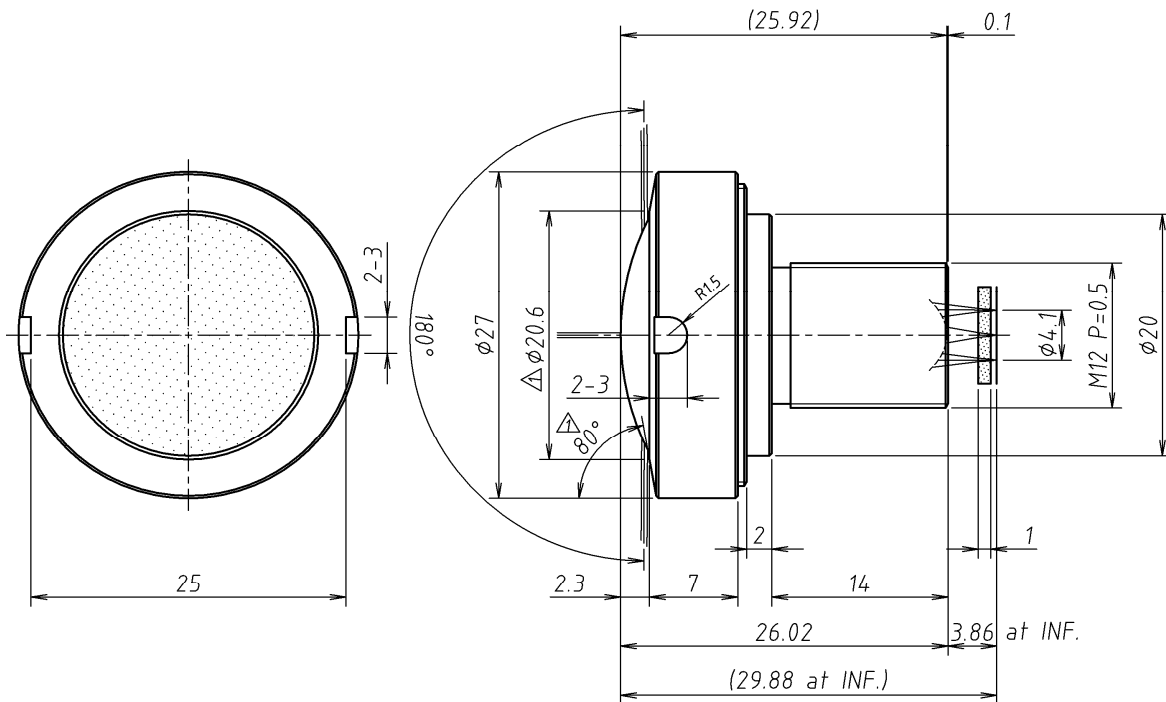

L1028KDRW

f = 1.05mm F2.8 Megapixel lens
for 1/2.5 type Format Board Cameras, Fisheye, No Iris, IP66(L1)
IR corrective

Model No.	L1028KDRW		Effective	Front	ϕ 20mm		
Focal Length	1.05mm		Lens Aperture	Rear	ϕ 5.4mm		
Max. Aperture Ratio	1:2.8		Distortion		-96.66%		
Image Size at 180°	ϕ 4.1		Back Focal Length		3.62mm		
Operation Range	Iris	-		Flange Back Length		-	
	Focus	0.05m - Inf.		Mount		M12 P=0.5mm	
Object Dimension at M.O.D.	1/2.5 type	-		Dimensions		ϕ 27mm x 26.02mm	
	1/3 type	-		Weight		17.3g	
Coating	MgF2 Single Coat (All Surfaces $\lambda = 510\text{nm}$)						
Angle of View (Peripheral light amount 50%)	D	1/2.5 type	-	1/3 type	-	1/4 type	180.0°
	H	Fisheye	-	-	180.0°	-	163.2°
	V	-	180.0°	-	163.2°	-	130.2°

1/2.5 inch

M12 P=0.5

Dimensions

ImmerVision Enables Compatible.

Specification is subject to change without any notice.

01/07/2014