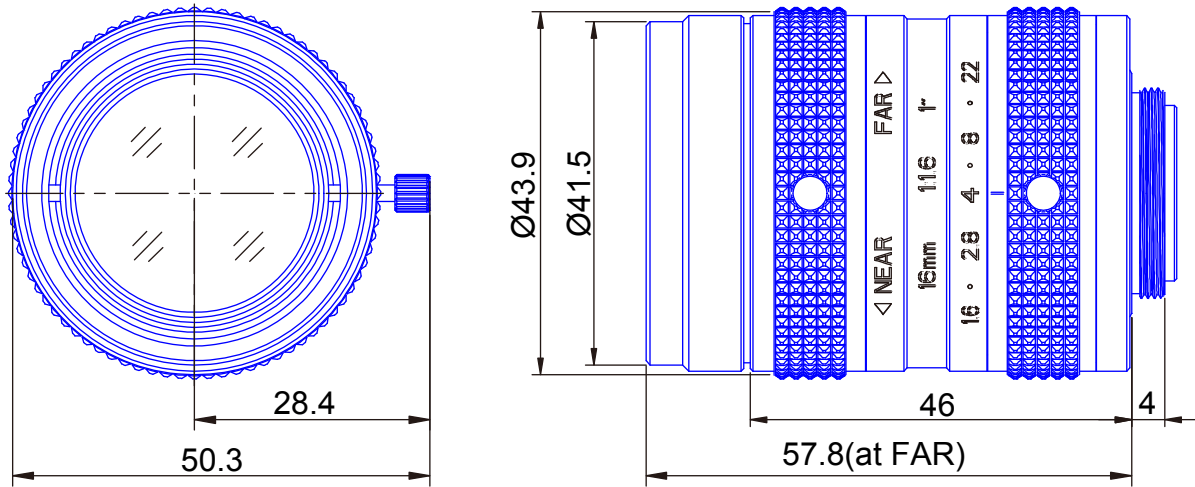

1inch Format High resolution 12 Megapixel Lenses

Item No. GM12HR41616MCN

ITEM NO.		GM12HR41616MCN
Focal Length		16 (mm)
Iris Range		F1.6 - 22
Angle of View (H x V x D)	1"	44°2' x 33°5'
MOD		0.35 (m)
Filter Thread		M=37.5, P=0.5
Dimension (D x L)		Ø47.5 x 58 (mm)
Weight		205 (g)