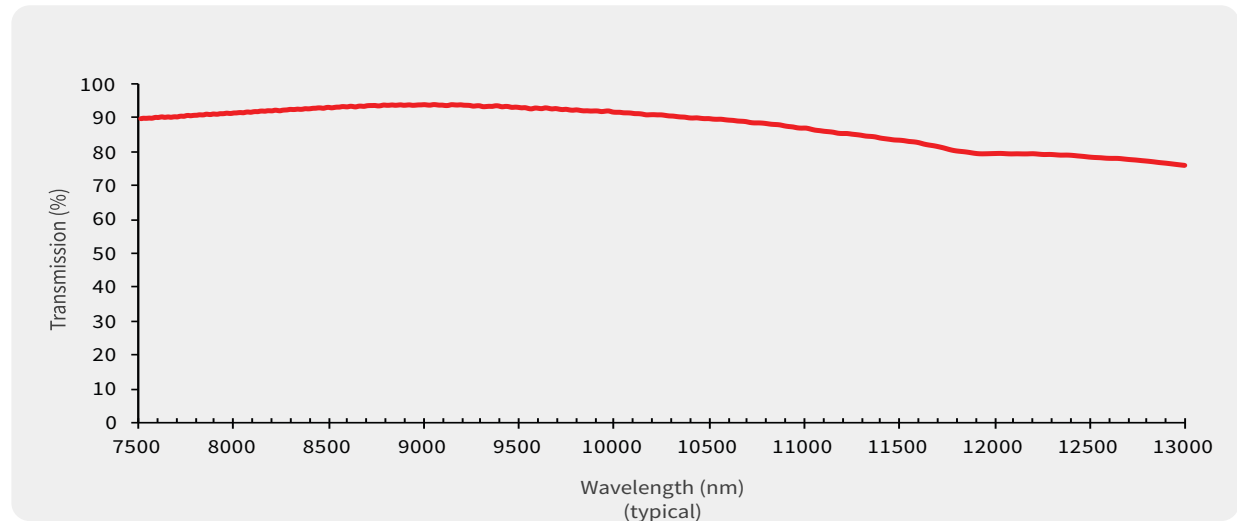

StabEDGE®

40/20 Scratch/Dig

Heat Resistant

Scratch Resistant

Anti-Reflection

Useful Range: 7500-12500nm

Cut-On Wavelength 50% T: 5235nm

Tolerance: +/- 10nm

Peak Transmission: ≥ 90%

Surface Quality: 40/20

Thickness: 2mm

Available Sizes:

Part #	Thread Dia. x Pitch	Part #	Thread Dia. x Pitch
LP8000-13.25	M13.25 x P0.5	LP8000-48	M48 x P0.75
LP8000-22.5	M22.5 x P0.5	LP8000-49	M49 x P0.75
LP8000-25.5	M25.5 x P0.5	LP8000-52	M52 x P0.75
LP8000-27	M27 x P0.5	LP8000-55	M55 x P0.75
LP8000-30.5	M30.5 x P0.5	LP8000-58	M58 x P0.75
LP8000-34	M34 x P0.5	LP8000-62	M62 x P0.75
LP8000-35.5	M35.5 x P0.5	LP8000-67	M67 x P0.75
LP8000-37	M37 x P0.75	LP8000-72	M72 x P0.75
LP8000-37.5	M37.5 x P0.5	LP8000-77	M77 x P0.75
LP8000-39	M39 x P0.5	LP8000-82	M82 x P0.75
LP8000-40.5	M40.5 x P0.5	LP8000-86	M86 x P1.0
LP8000-43	M43 x P0.75	LP8000-95	M95 x P1.0
LP8000-46	M46 x P0.75	LP8000-105	M105 x P1.0

The LP8000 Germanium Window has a DLC (diamond-like carbon) coating that is abrasion-resistant and can withstand harsh environments. It has a 7.5–12.5 micron useful range and is an ideal protective window for thermal camera enclosures. It also has an anti-reflection coating to maximize transmission when thermal imaging in the LWIR (long-wave infrared).

- Durable surface to withstand harsh environments
- Resistant to corrosion, chemicals, alkalis and most acids
- Protects against abrasive airborne particles, salt water and high humidity
- Transmits wavelengths in the LWIR
- Custom sizes available, up to 101mm in diameter
- Coated with a durable multi-layer anti-reflection coating

Applications

- Medical
- Defense/Space
- Automotive
- Thermal Imaging
- Flame Detection
- Pyroelectric/Thermopile